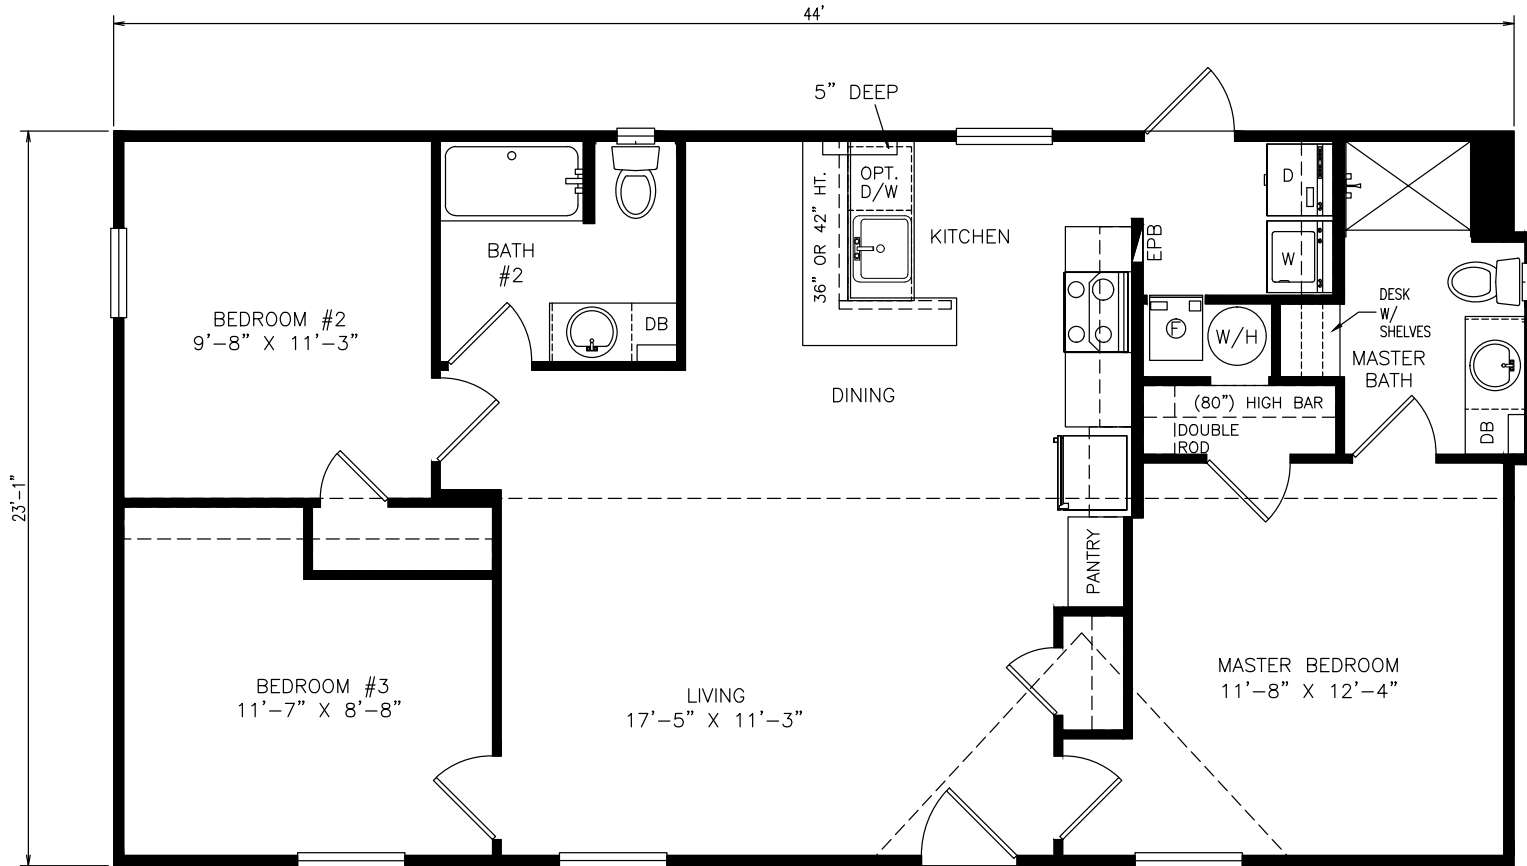

Rancho Verde

Select Series - Multi Section

1,016 SQ. FT. (Approximate) 3 Bedrooms, 2 Baths

Last Updated: 6-21-21

MOBILE HOMES ON MAIN
8355 E. Main Street
Mesa, AZ 85207

MobileHomesOnMain.com | 1-800-750-8796