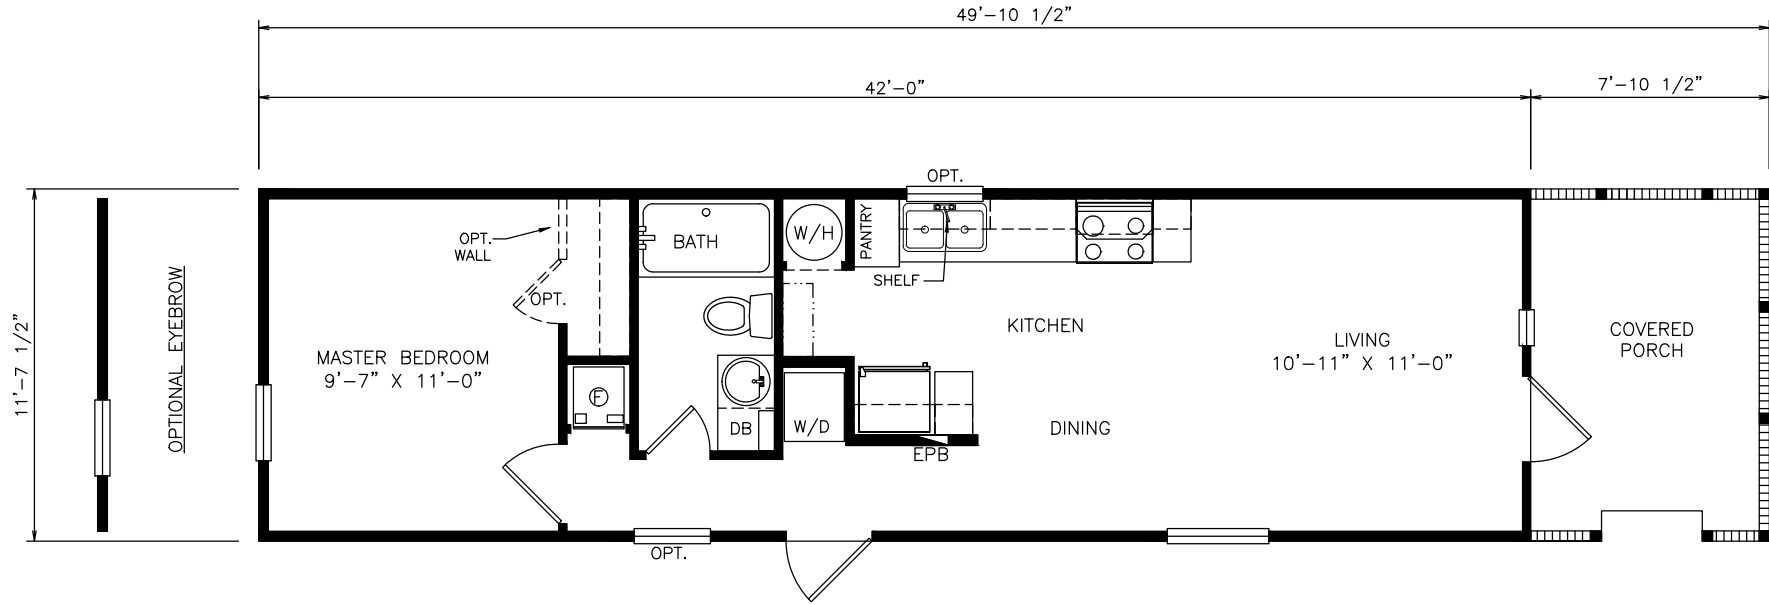

# Ashbridge

Select Series - Single Section

595 SQ. FT. (Approximate) 1 Bedroom, 1 Bath

Last Updated: 6-18-21

**MOBILE HOMES ON MAIN**  
8355 E. Main Street  
Mesa, AZ 85207

**MobileHomesOnMain.com | 1-800-750-8796**