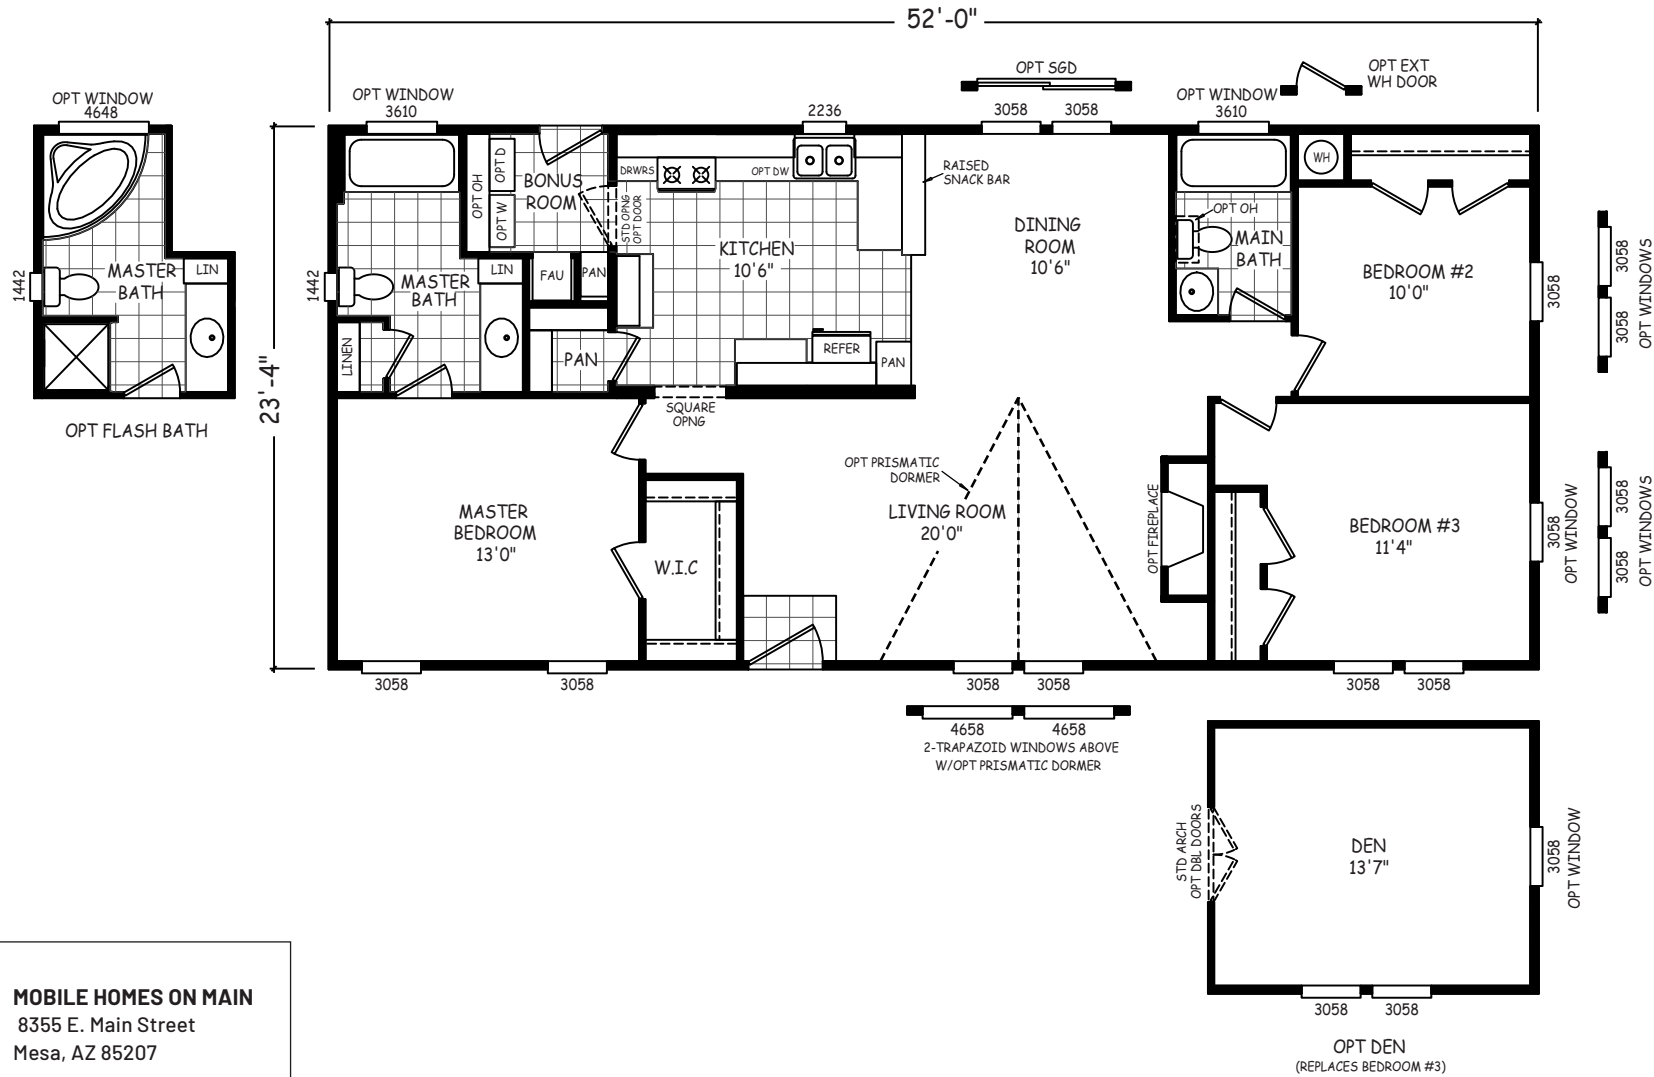

Parkchester

GS Series

1,213 SQ. FT. (Approximate) 3 Bedrooms, 2 Baths

Last Updated: 1-29-21

MOBILE HOMES ON MAIN
8355 E. Main Street
Mesa, AZ 85207

MobileHomesOnMain.com | 1-800-750-8796

IMPORTANT: Alta Cima Corp reserves the right to modify, cancel or substitute products or features of this event at any time without prior notice or obligation. Pictures and other promotional materials are representative and may depict or contain floor plans, square footages, elevations, options, upgrades, extra design features, decorations, floor coverings, specialty light fixtures, custom paint and wall coverings, window treatments, landscaping, sound and alarm systems, furnishings, appliances, and other designer/decorator features and amenities that are not included as part of the home and/or may not be available at all locations. Home, pricing and community information is subject to change, and homes to prior sale, at any time without notice or obligation. ©2020 Alta Cima Corp. All rights reserved.