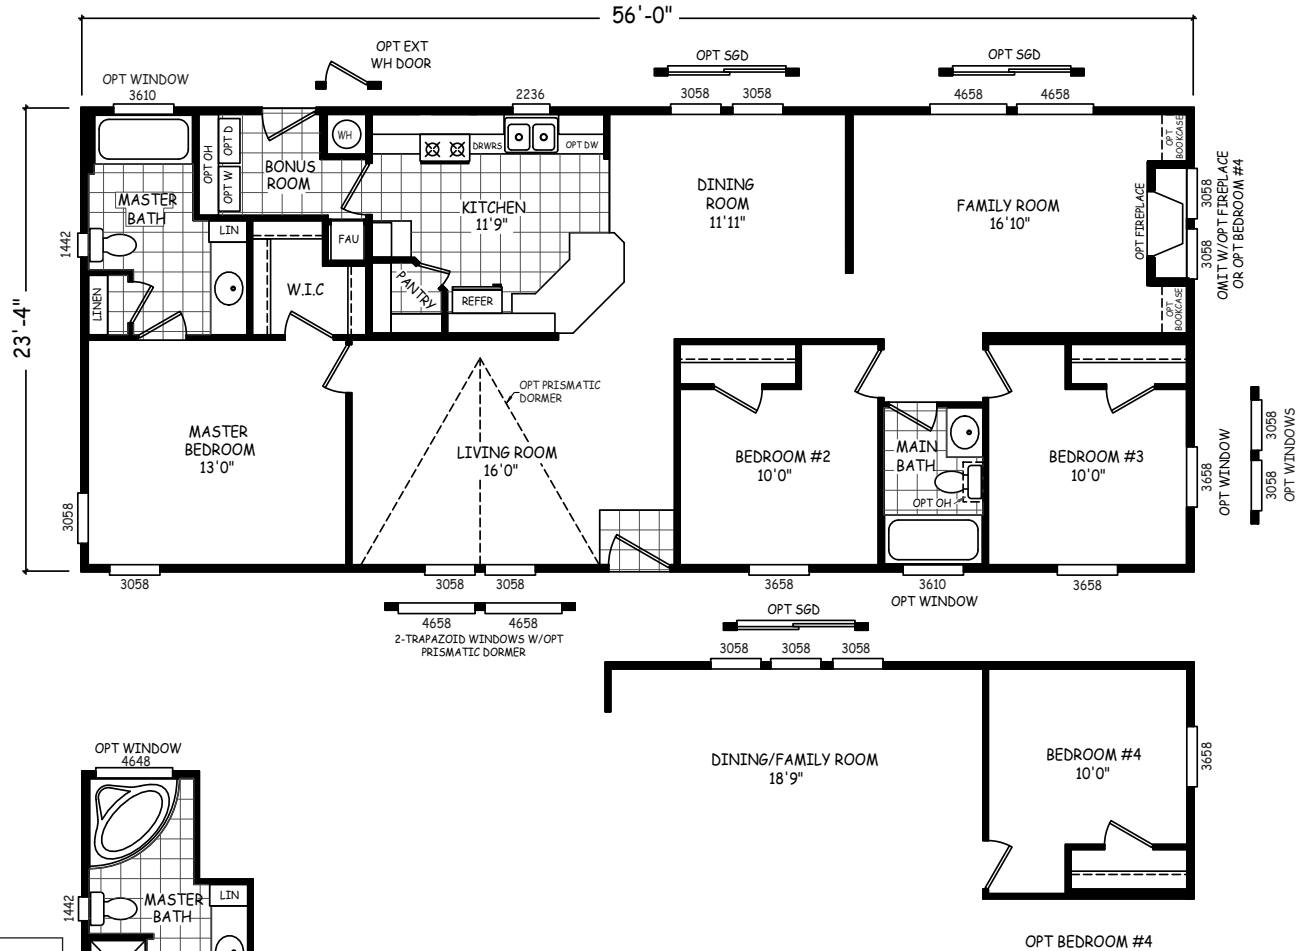

Maurer

GS Series

1,306 SQ. FT. (Approximate) 3 Bedrooms, 2 Baths

Last Updated: 1-29-21

MOBILE HOMES ON MAIN
8355 E. Main Street
Mesa, AZ 85207

MobileHomesOnMain.com | 1-800-750-8796

IMPORTANT: Alta Cima Corp reserves the right to modify, cancel or substitute products or features of this event at any time without prior notice or obligation. Pictures and other promotional materials are representative and may depict or contain floor plans, square footages, elevations, options, upgrades, extra design features, decorations, floor coverings, specialty light fixtures, custom paint and wall coverings, window treatments, landscaping, sound and alarm systems, furnishings, appliances, and other designer/decorator features and amenities that are not included as part of the home and/or may not be available at all locations. Home, pricing and community information is subject to change, and homes to prior sale, at any time without notice or obligation. ©2020 Alta Cima Corp. All rights reserved.