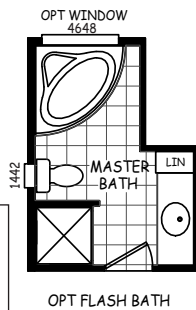

Maurer

GS Series

1,306 SQ. FT. (Approximate) 3 Bedrooms, 2 Baths

Last Updated: 1-29-21

MOBILE HOMES ON MAIN
8355 E. Main Street
Mesa, AZ 85207

MobileHomesOnMain.com | 1-800-750-8796

IMPORTANT: Alta Cima Corp reserves the right to modify, cancel or substitute products or features of this event at any time without prior notice or obligation. Pictures and other promotional materials are representative and may depict or contain floor plans, square footages, elevations, options, upgrades, extra design features, decorations, floor coverings, specialty light fixtures, custom paint and wall coverings, window treatments, landscaping, sound and alarm systems, furnishings, appliances, and other designer/decorator features and amenities that are not included as part of the home and/or may not be available at all locations. Home, pricing and community information is subject to change, and homes to prior sale, at any time without notice or obligation. ©2020 Alta Cima Corp. All rights reserved.