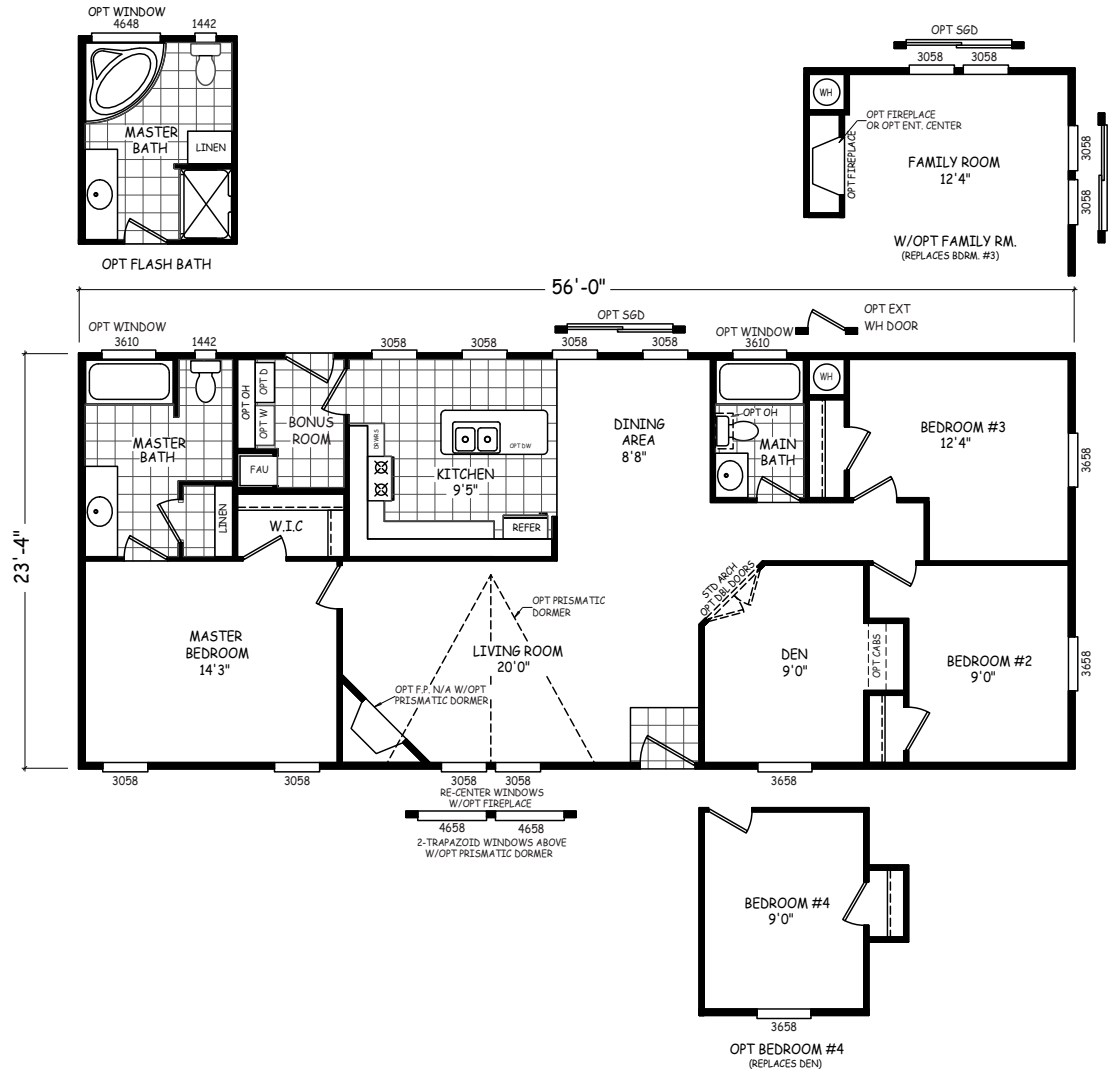

Keasbey

GS Series

1,306 SQ. FT. (Approximate) 3 Bedrooms, 2 Baths

Last Updated: 1-29-21

MOBILE HOMES ON MAIN
8355 E. Main Street
Mesa, AZ 85207

MobileHomesOnMain.com | 1-800-750-8796

IMPORTANT: Alta Cima Corp reserves the right to modify, cancel or substitute products or features of this event at any time without prior notice or obligation. Pictures and other promotional materials are representative and may depict or contain floor plans, square footages, elevations, options, upgrades, extra design features, decorations, floor coverings, specialty light fixtures, custom paint and wall coverings, window treatments, landscaping, sound and alarm systems, furnishings, appliances, and other designer/decorator features and amenities that are not included as part of the home and/or may not be available at all locations. Home, pricing and community information is subject to change, and homes to prior sale, at any time without notice or obligation. ©2020 Alta Cima Corp. All rights reserved.