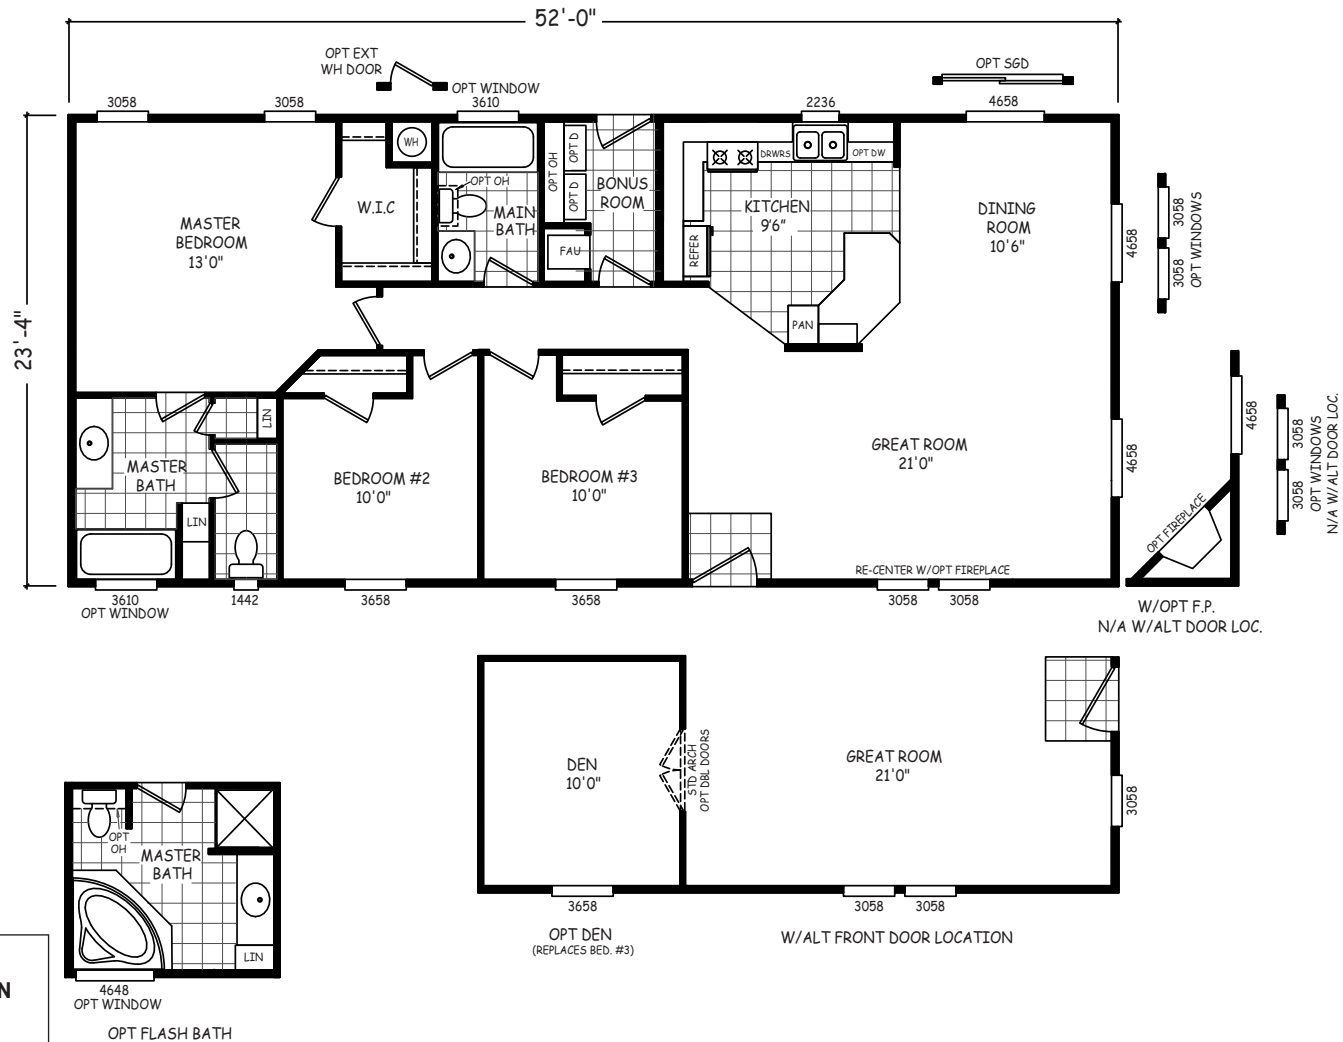

# Greenway

GS Series

1,213 SQ. FT. (Approximate) 3 Bedrooms, 2 Baths

Last Updated: 1-29-21

**MOBILE HOMES ON MAIN**  
 8355 E. Main Street  
 Mesa, AZ 85207

**MobileHomesOnMain.com | 1-800-750-8796**

**IMPORTANT:** Alta Cima Corp reserves the right to modify, cancel or substitute products or features of this event at any time without prior notice or obligation. Pictures and other promotional materials are representative and may depict or contain floor plans, square footages, elevations, options, upgrades, extra design features, decorations, floor coverings, specialty light fixtures, custom paint and wall coverings, window treatments, landscaping, sound and alarm systems, furnishings, appliances, and other designer/decorator features and amenities that are not included as part of the home and/or may not be available at all locations. Home, pricing and community information is subject to change, and homes to prior sale, at any time without notice or obligation. ©2020 Alta Cima Corp. All rights reserved.