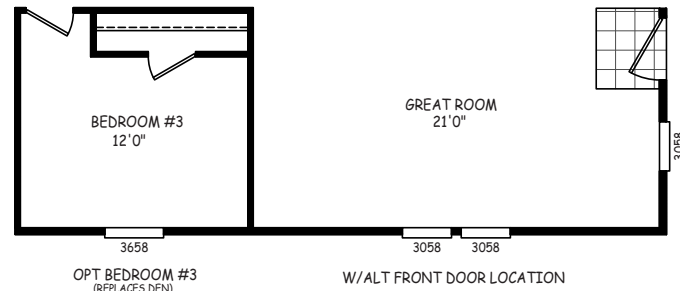

# Fordham

GS Series

1,307 SQ. FT. (Approximate) 2 Bedrooms, 2 Baths

Last Updated: 1-29-21

**MOBILE HOMES ON MAIN**  
8355 E. Main Street  
Mesa, AZ 85207

**MobileHomesOnMain.com | 1-800-750-8796**

**IMPORTANT:** Alta Cima Corp reserves the right to modify, cancel or substitute products or features of this event at any time without prior notice or obligation. Pictures and other promotional materials are representative and may depict or contain floor plans, square footages, elevations, options, upgrades, extra design features, decorations, floor coverings, specialty light fixtures, custom paint and wall coverings, window treatments, landscaping, sound and alarm systems, furnishings, appliances, and other designer/decorator features and amenities that are not included as part of the home and/or may not be available at all locations. Home, pricing and community information is subject to change, and homes to prior sale, at any time without notice or obligation. ©2020 Alta Cima Corp. All rights reserved.