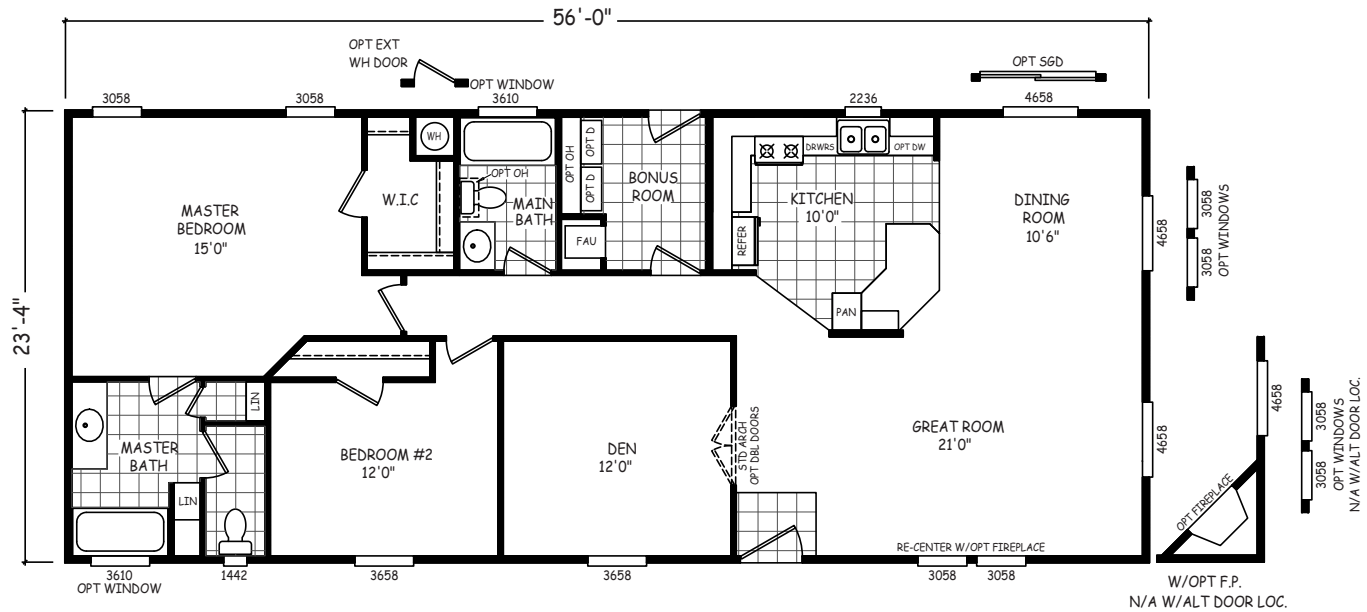

# Fordham

GS Series

1,307 SQ. FT. (Approximate) 2 Bedrooms, 2 Baths

Last Updated: 1-29-21

**MOBILE HOMES ON MAIN**  
8355 E. Main Street  
Mesa, AZ 85207

**MobileHomesOnMain.com | 1-800-750-8796**

**IMPORTANT:** Alta Cima Corp reserves the right to modify, cancel or substitute products or features of this event at any time without prior notice or obligation. Pictures and other promotional materials are representative and may depict or contain floor plans, square footages, elevations, options, upgrades, extra design features, decorations, floor coverings, specialty light fixtures, custom paint and wall coverings, window treatments, landscaping, sound and alarm systems, furnishings, appliances, and other designer/decorator features and amenities that are not included as part of the home and/or may not be available at all locations. Home, pricing and community information is subject to change, and homes to prior sale, at any time without notice or obligation. ©2020 Alta Cima Corp. All rights reserved.