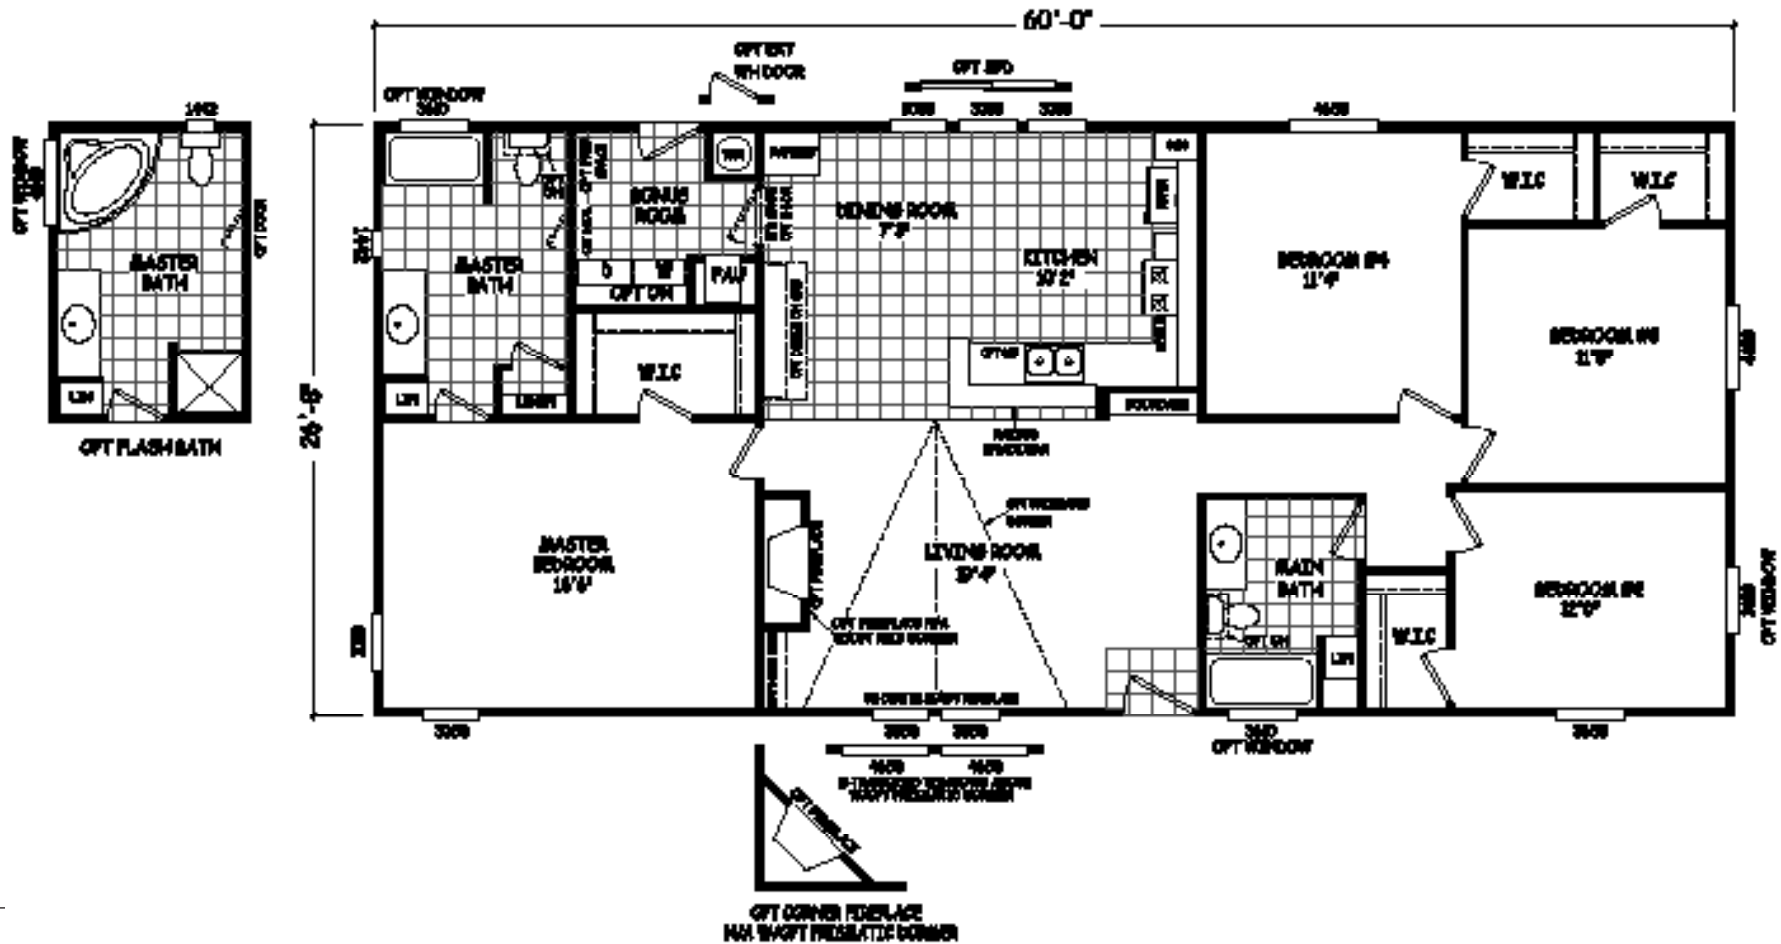

# Talon

GS Series

1,599 SQ. FT. (Approximate) 4 Bedrooms, 2 Baths

Last Updated: 1-11-2021

**MOBILE HOMES ON MAIN**  
8355 E. Main Street  
Mesa, AZ 85207

**MobileHomesOnMain.com | 1-800-750-8796**

**IMPORTANT:** Alta Cima Corp reserves the right to modify, cancel or substitute products or features of this event at any time without prior notice or obligation. Pictures and other promotional materials are representative and may depict or contain floor plans, square footages, elevations, options, upgrades, extra design features, decorations, floor coverings, specialty light fixtures, custom paint and wall coverings, window treatments, landscaping, sound and alarm systems, furnishings, appliances, and other designer/decorator features and amenities that are not included as part of the home and/or may not be available at all locations. Home, pricing and community information is subject to change, and homes to prior sale, at any time without notice or obligation. ©2020 Alta Cima Corp. All rights reserved.