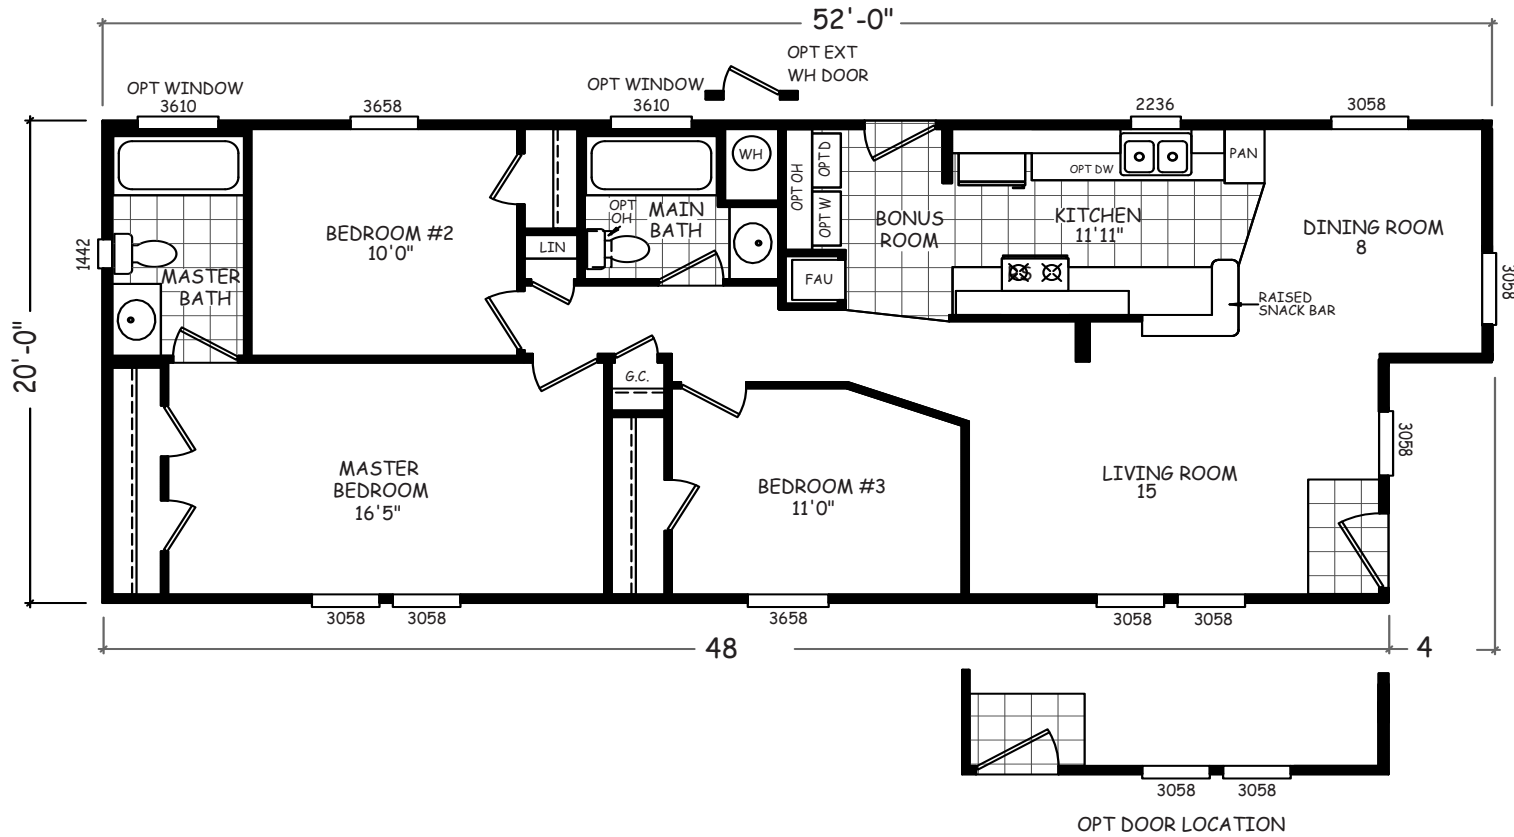

# Sorraia

GS Series

1,000 SQ. FT. (Approximate) 3 Bedroom, 2 Bath

Last Updated: 10-30-20

**MOBILE HOMES ON MAIN**  
8355 E. Main Street  
Mesa, AZ 85207

**MobileHomesOnMain.com | 1-800-750-8796**

**IMPORTANT:** Alta Cima Corp reserves the right to modify, cancel or substitute products or features of this event at any time without prior notice or obligation. Pictures and other promotional materials are representative and may depict or contain floor plans, square footages, elevations, options, upgrades, extra design features, decorations, floor coverings, specialty light fixtures, custom paint and wall coverings, window treatments, landscaping, sound and alarm systems, furnishings, appliances, and other designer/decorator features and amenities that are not included as part of the home and/or may not be available at all locations. Home, pricing and community information is subject to change, and homes to prior sale, at any time without notice or obligation. ©2020 Alta Cima Corp. All rights reserved.