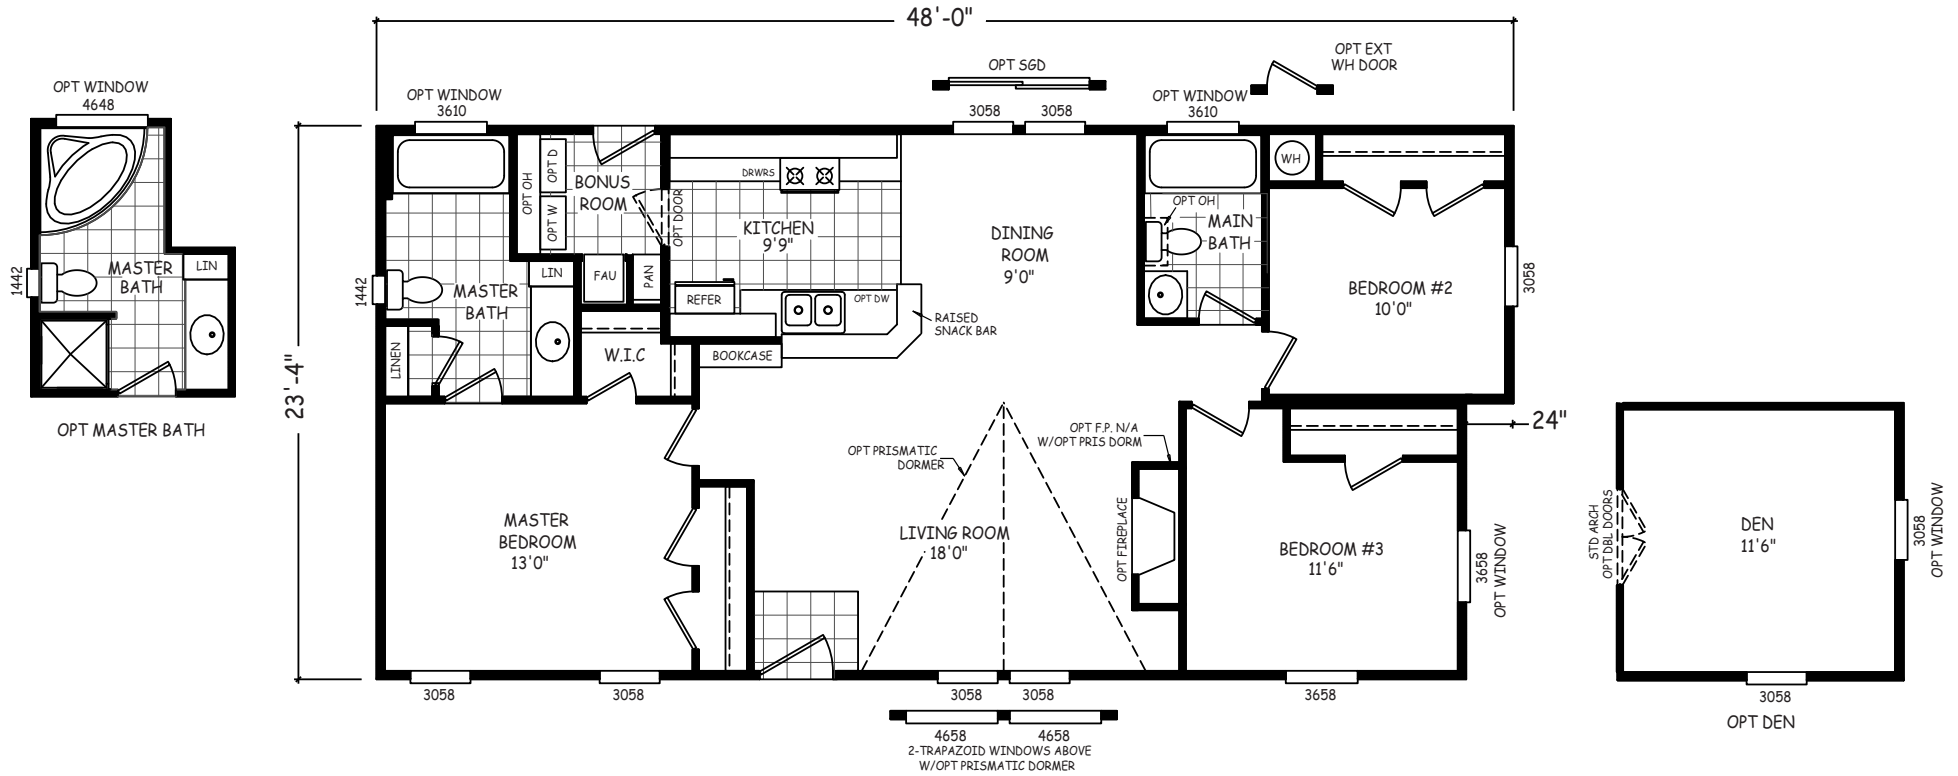

Gunnington

GS Series

1,096 SQ. FT. (Approximate) 3 Bedroom, 2 Bath

Last Updated: 5-4-21

MOBILE HOMES ON MAIN
8355 E. Main Street
Mesa, AZ 85207

MobileHomesOnMain.com | 1-800-750-8796

IMPORTANT: Alta Cima Corp reserves the right to modify, cancel or substitute products or features of this event at any time without prior notice or obligation. Pictures and other promotional materials are representative and may depict or contain floor plans, square footages, elevations, options, upgrades, extra design features, decorations, floor coverings, specialty light fixtures, custom paint and wall coverings, window treatments, landscaping, sound and alarm systems, furnishings, appliances, and other designer/decorator features and amenities that are not included as part of the home and/or may not be available at all locations. Home, pricing and community information is subject to change, and homes to prior sale, at any time without notice or obligation. ©2020 Alta Cima Corp. All rights reserved.