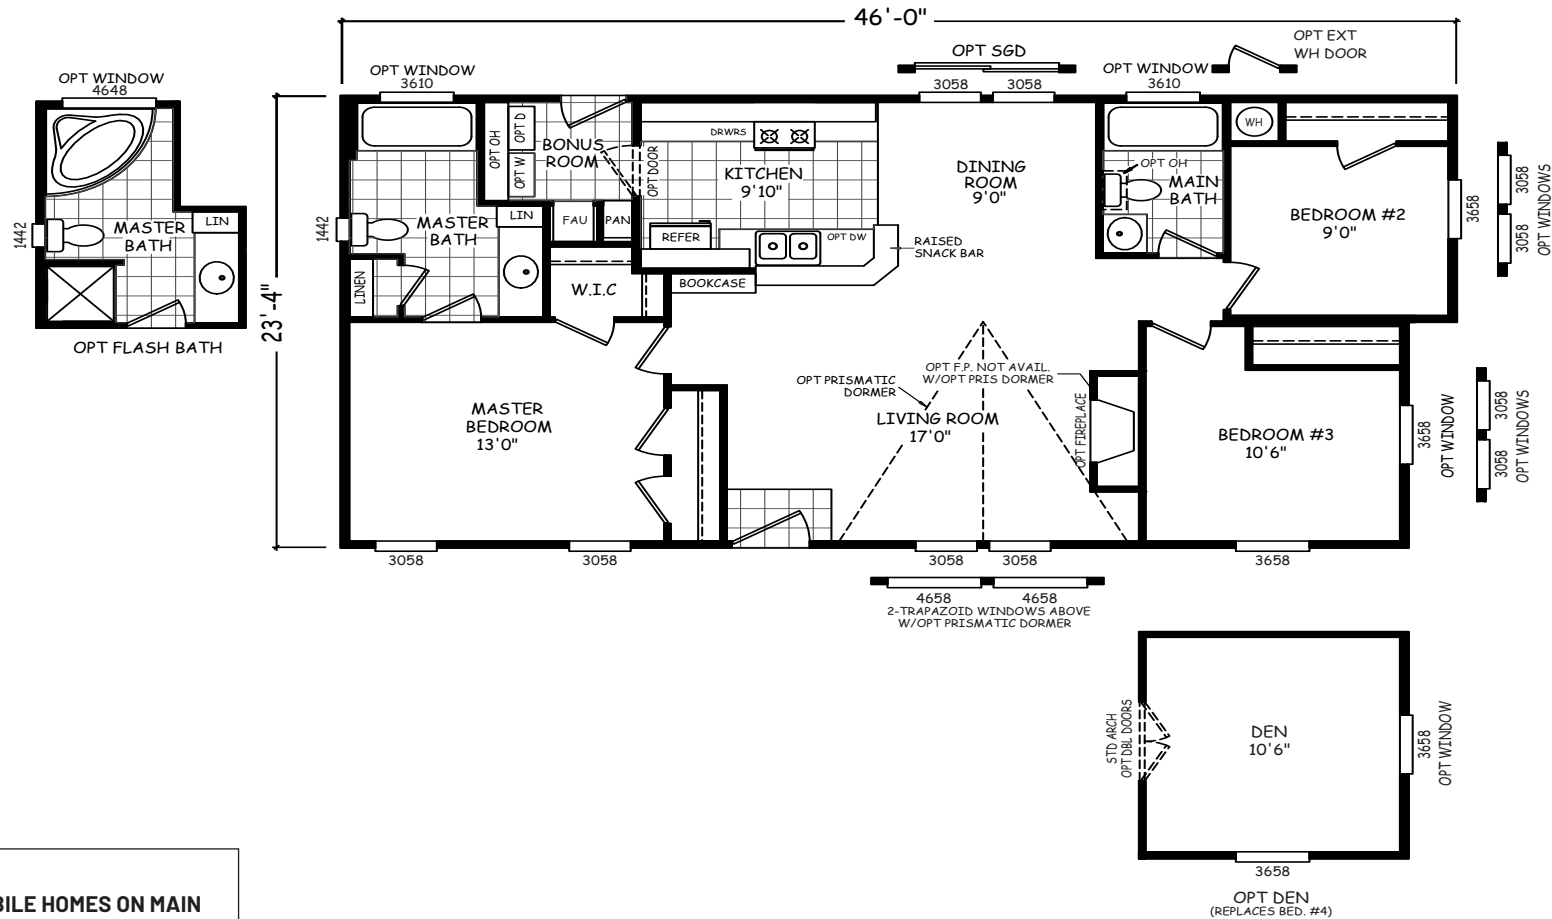

# Colfax

GS Series

1,050 SQ. FT. (Approximate) 3 Bedroom, 2 Bath

Last Updated: 10-30-20

**MOBILE HOMES ON MAIN**  
8355 E. Main Street  
Mesa, AZ 85207

**MobileHomesOnMain.com | 1-800-750-8796**

**IMPORTANT:** Alta Cima Corp reserves the right to modify, cancel or substitute products or features of this event at any time without prior notice or obligation. Pictures and other promotional materials are representative and may depict or contain floor plans, square footages, elevations, options, upgrades, extra design features, decorations, floor coverings, specialty light fixtures, custom paint and wall coverings, window treatments, landscaping, sound and alarm systems, furnishings, appliances, and other designer/decorator features and amenities that are not included as part of the home and/or may not be available at all locations. Home, pricing and community information is subject to change, and homes to prior sale, at any time without notice or obligation. ©2020 Alta Cima Corp. All rights reserved.