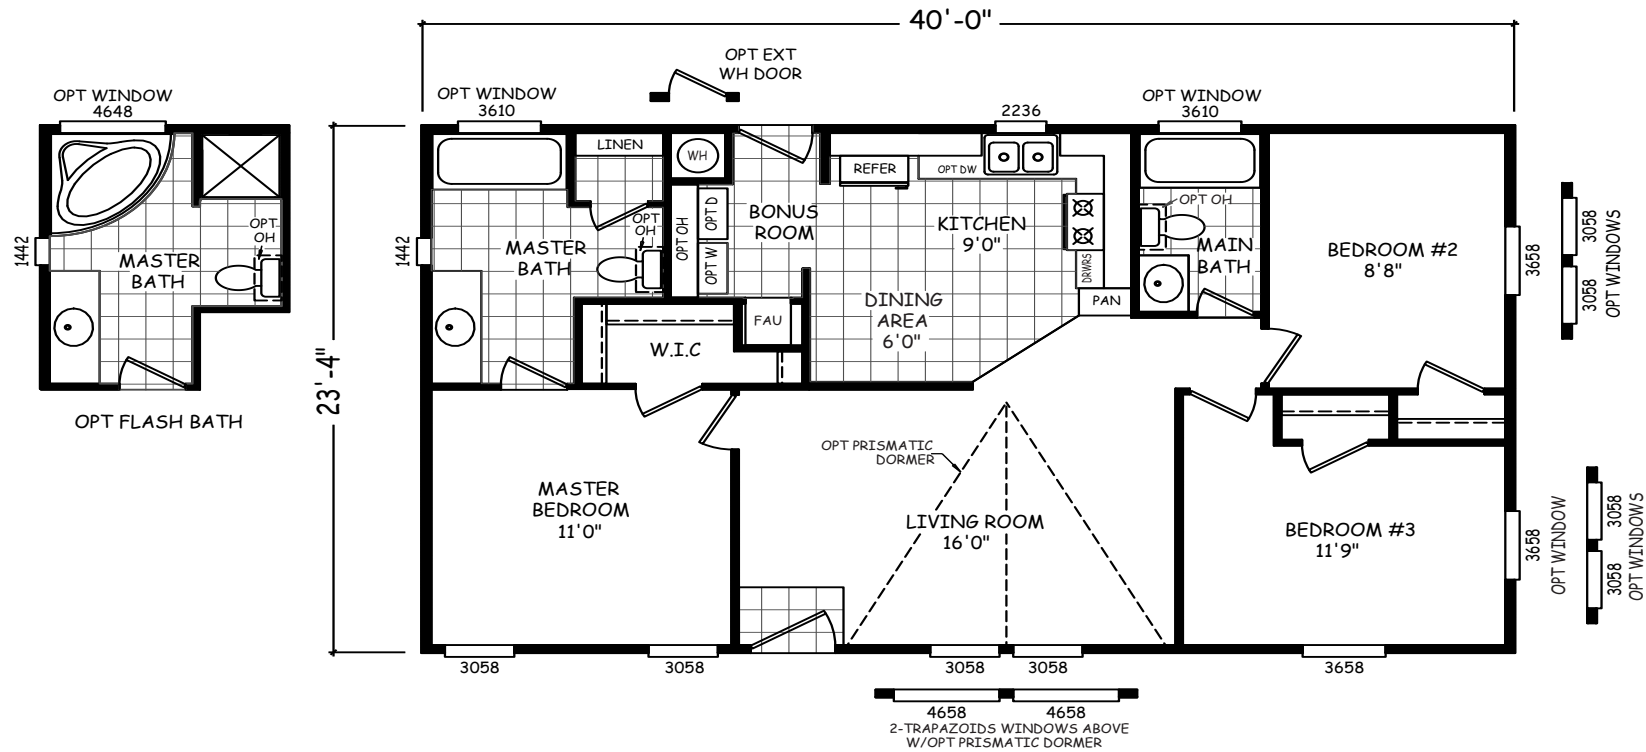

# Arbecam

GS Series

933 SQ. FT. (Approximate) 3 Bedroom, 2 Bath

Last Updated: 10-30-20

**MOBILE HOMES ON MAIN**  
8355 E. Main Street  
Mesa, AZ 85207

**MobileHomesOnMain.com | 1-800-750-8796**

**IMPORTANT:** Alta Cima Corp reserves the right to modify, cancel or substitute products or features of this event at any time without prior notice or obligation. Pictures and other promotional materials are representative and may depict or contain floor plans, square footages, elevations, options, upgrades, extra design features, decorations, floor coverings, specialty light fixtures, custom paint and wall coverings, window treatments, landscaping, sound and alarm systems, furnishings, appliances, and other designer/decorator features and amenities that are not included as part of the home and/or may not be available at all locations. Home, pricing and community information is subject to change, and homes to prior sale, at any time without notice or obligation. ©2020 Alta Cima Corp. All rights reserved.