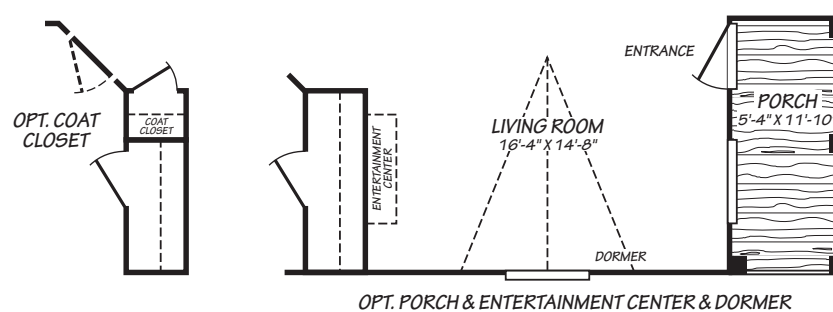

Caroline

Canyon Lake Series

Mobile Homes ON MAIN

3 Bedrooms, 2 Bath
Approx. 1,306 Sq. Ft.

1-800-750-8796

www.MobileHomesOnMain.com

1-800-750-8796

www.MobileHomesOnMain.com