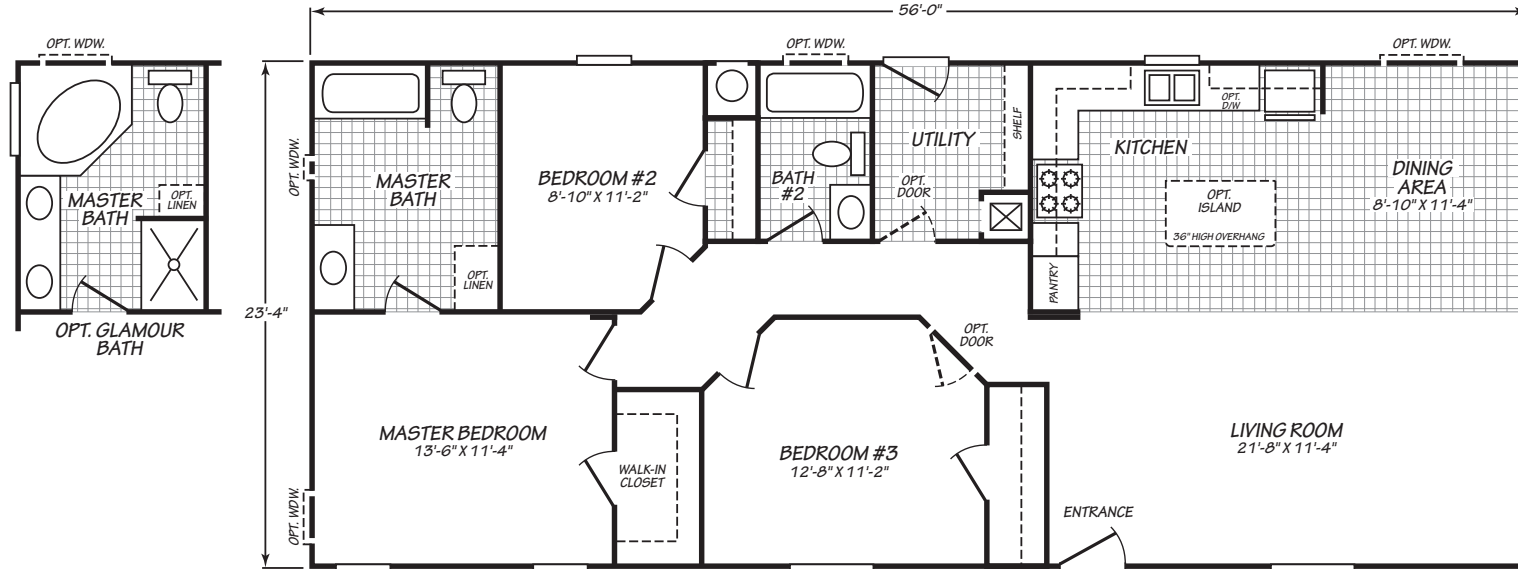

Caroline

Canyon Lake Series

Mobile Homes ON MAIN

3 Bedrooms, 2 Bath
Approx. 1,306 Sq. Ft.

1-800-750-8796

www.MobileHomesOnMain.com

1-800-750-8796

www.MobileHomesOnMain.com