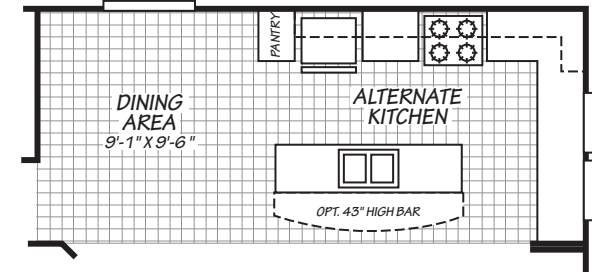

# Mobile Homes ON MAIN

2 Bedrooms, 2 Baths  
Approx. 1,022 Sq. Ft.

1-800-750-8796

www.MobileHomesOnMain.com

1-800-750-8796

www.MobileHomesOnMain.com

I authorize Mobile Homes on Main to build my house, per this plan  
X \_\_\_\_\_  
Customer Signature / Date