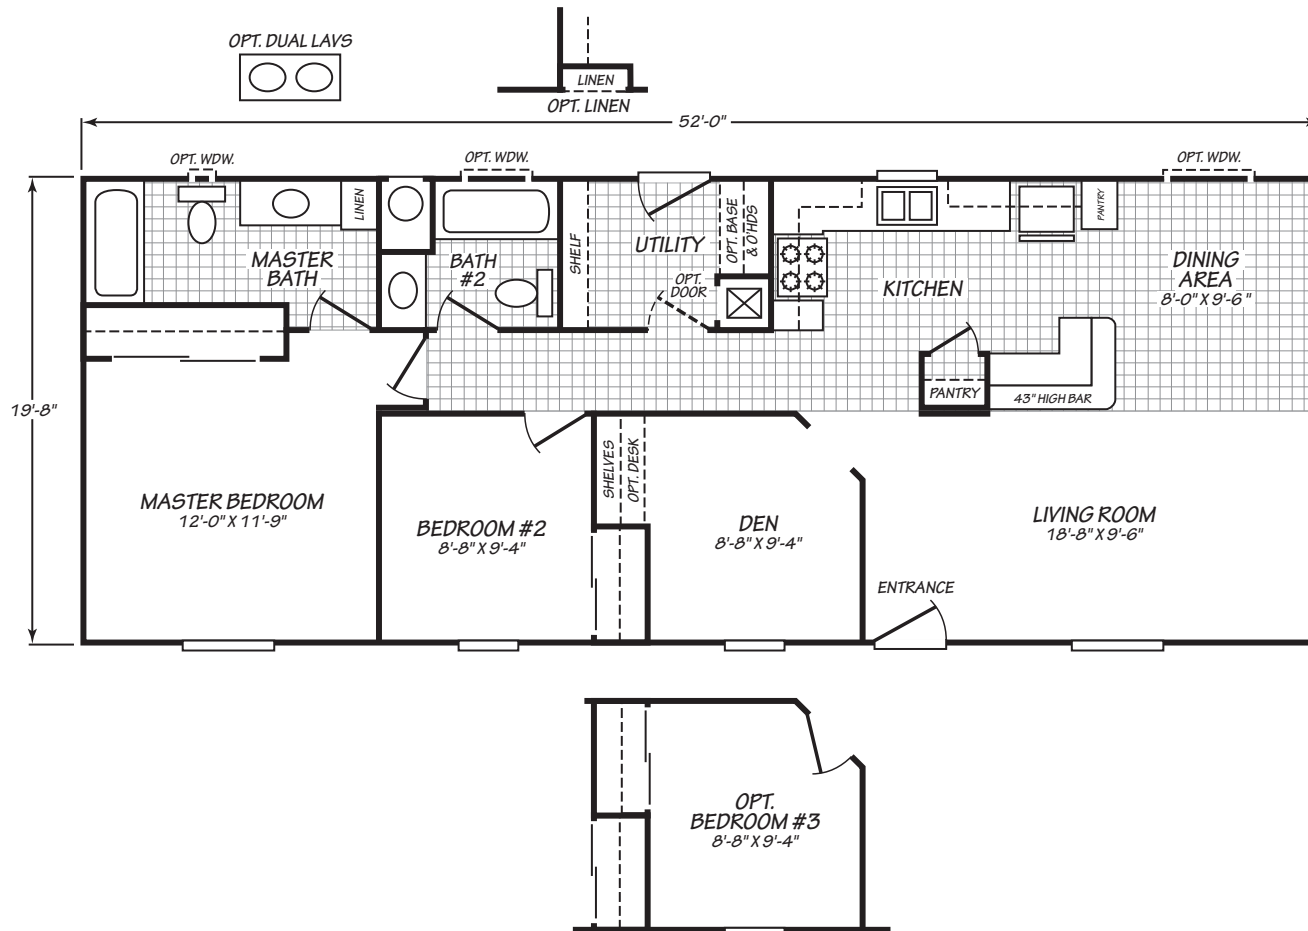

# Mobile Homes ON MAIN

2 Bedrooms, 2 Baths  
Approx. 1,022 Sq. Ft.

1-800-750-8796

www.MobileHomesOnMain.com

1-800-750-8796

www.MobileHomesOnMain.com

I authorize Mobile Homes on Main to build my house, per this plan  
X \_\_\_\_\_  
Customer Signature / Date