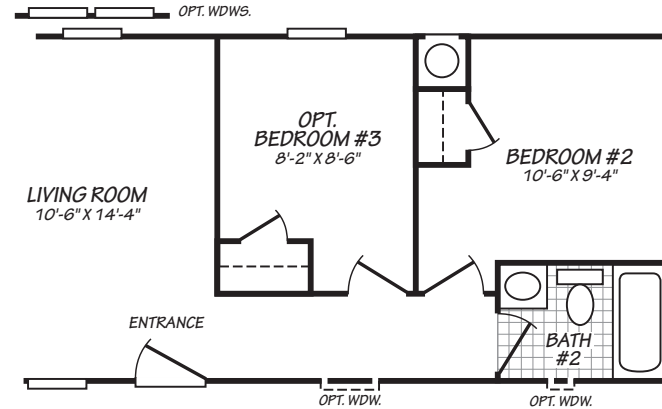

Winnetka

Canyon Lake Series

Mobile Homes ON MAIN

2 Bedrooms, 2 Baths
Approx. 990 Sq. Ft.

1-800-750-8796

www.MobileHomesOnMain.com

1-800-750-8796

www.MobileHomesOnMain.com