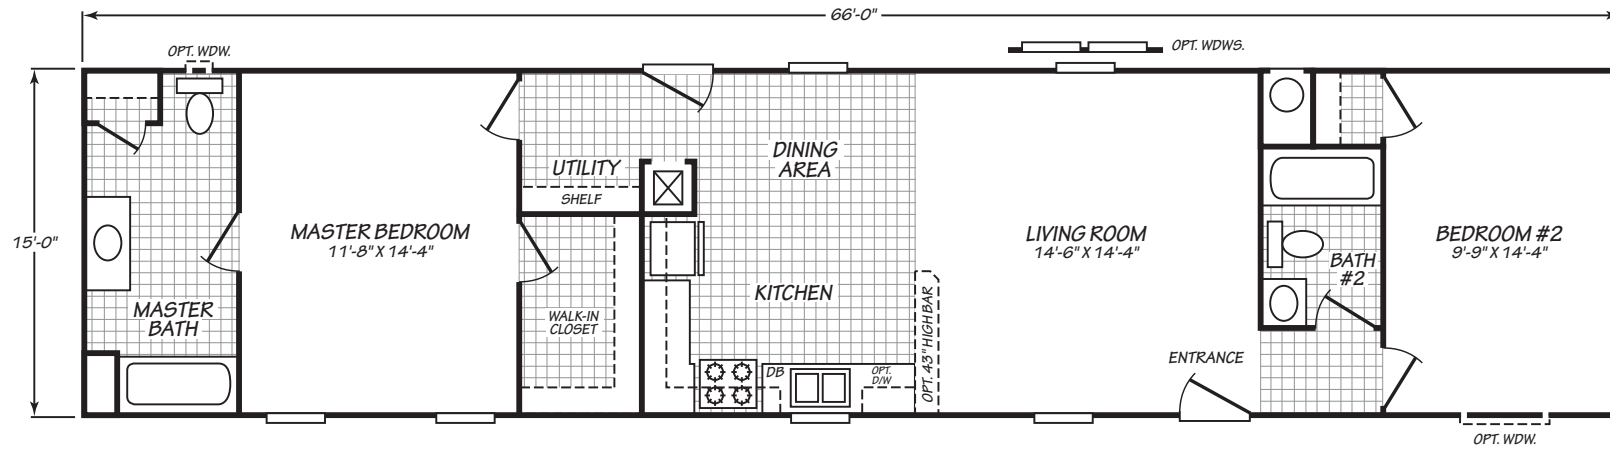

Winnetka

Canyon Lake Series

Mobile Homes ON MAIN

2 Bedrooms, 2 Baths
Approx. 990 Sq. Ft.

1-800-750-8796

www.MobileHomesOnMain.com

1-800-750-8796

www.MobileHomesOnMain.com