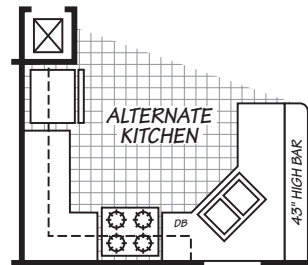

Winnetka

Canyon Lake Series

Mobile Homes ON MAIN

2 Bedrooms, 2 Baths
Approx. 990 Sq. Ft.

1-800-750-8796

www.MobileHomesOnMain.com

1-800-750-8796

www.MobileHomesOnMain.com