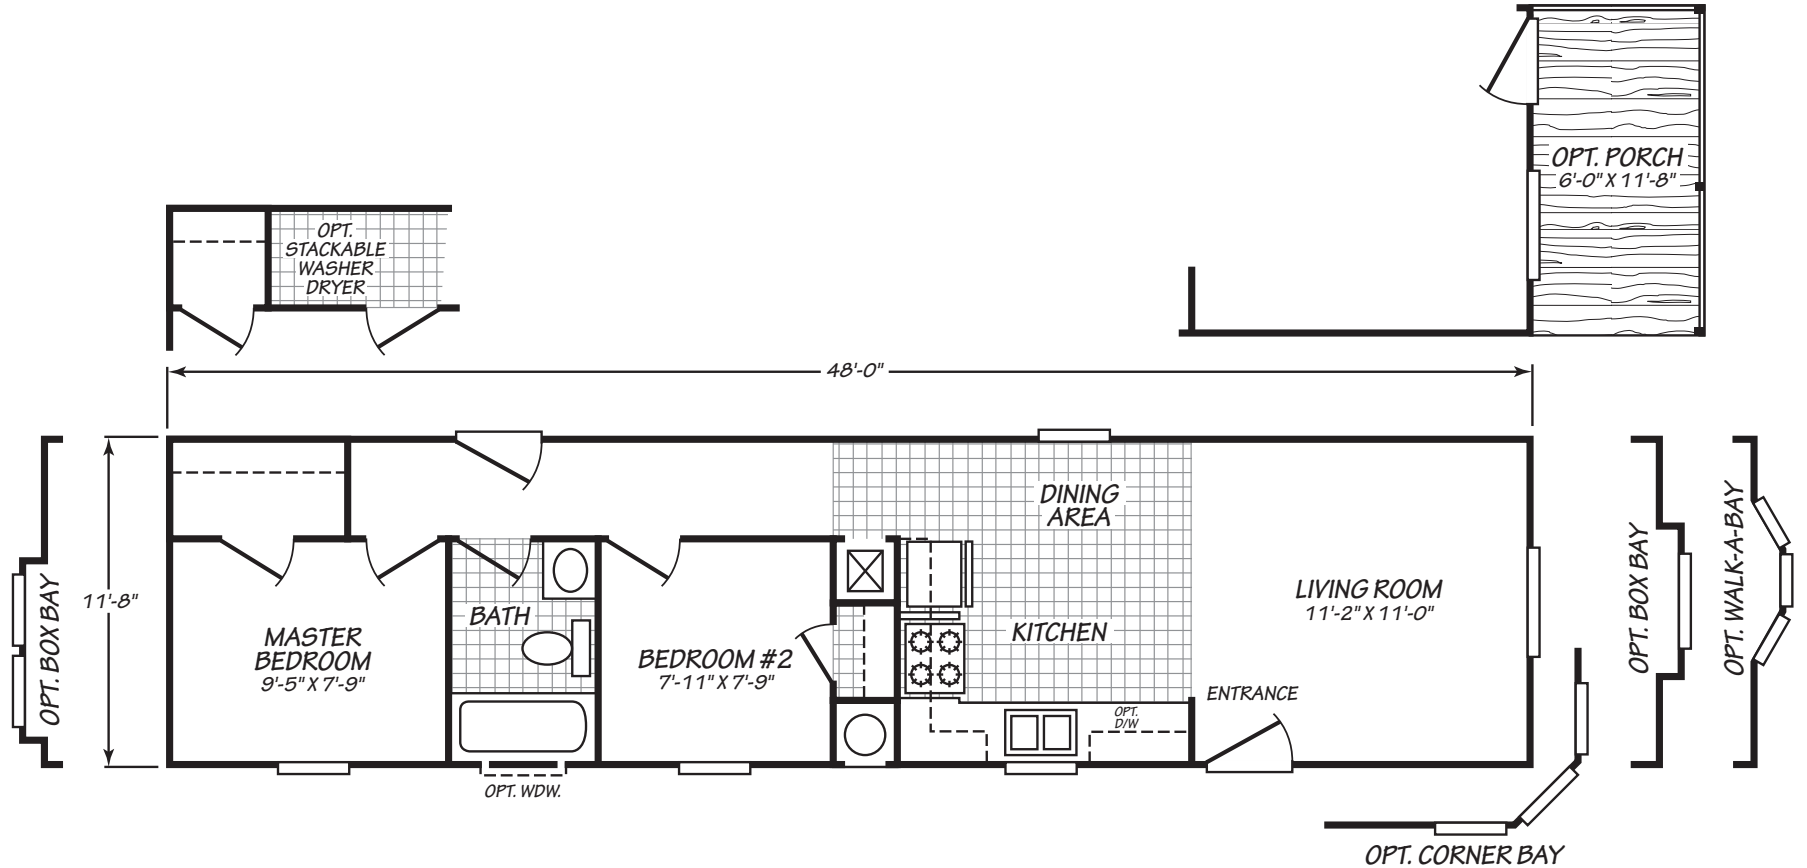

Sequoia

Canyon Lake Series

Mobile Homes ON MAIN

2 Bedrooms, 1 Bath
Approx. 559 Sq. Ft.

1-800-750-8796

www.MobileHomesOnMain.com

1-800-750-8796

www.MobileHomesOnMain.com