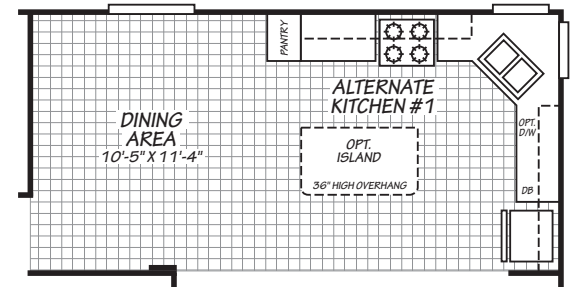

Martinsville

Canyon Lake Series

1,166 SQ. FT. (Approximate) 3 Bedrooms, 2 Baths

Last Updated: 1-7-2021

MOBILE HOMES ON MAIN
8355 E. Main Street
Mesa, AZ 85207

MobileHomesOnMain.com | 1-800-750-8796

IMPORTANT: Alta Cima Corp reserves the right to modify, cancel or substitute products or features of this event at any time without prior notice or obligation. Pictures and other promotional materials are representative and may depict or contain floor plans, square footages, elevations, options, upgrades, extra design features, decorations, floor coverings, specialty light fixtures, custom paint and wall coverings, window treatments, landscaping, sound and alarm systems, furnishings, appliances, and other designer/decorator features and amenities that are not included as part of the home and/or may not be available at all locations. Home, pricing and community information is subject to change, and homes to prior sale, at any time without notice or obligation. ©2020 Alta Cima Corp. All rights reserved.