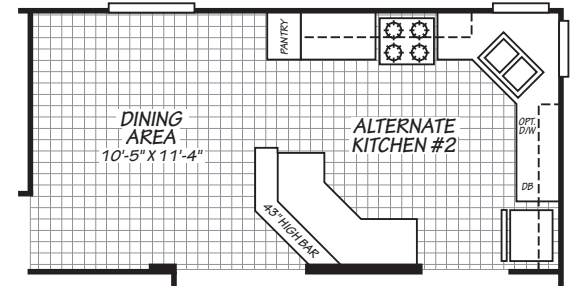

Martinsville

Canyon Lake Series

1,166 SQ. FT. (Approximate) 3 Bedrooms, 2 Baths

Last Updated: 1-7-2021

MOBILE HOMES ON MAIN
8355 E. Main Street
Mesa, AZ 85207

MobileHomesOnMain.com | 1-800-750-8796

IMPORTANT: Alta Cima Corp reserves the right to modify, cancel or substitute products or features of this event at any time without prior notice or obligation. Pictures and other promotional materials are representative and may depict or contain floor plans, square footages, elevations, options, upgrades, extra design features, decorations, floor coverings, specialty light fixtures, custom paint and wall coverings, window treatments, landscaping, sound and alarm systems, furnishings, appliances, and other designer/decorator features and amenities that are not included as part of the home and/or may not be available at all locations. Home, pricing and community information is subject to change, and homes to prior sale, at any time without notice or obligation. ©2020 Alta Cima Corp. All rights reserved.