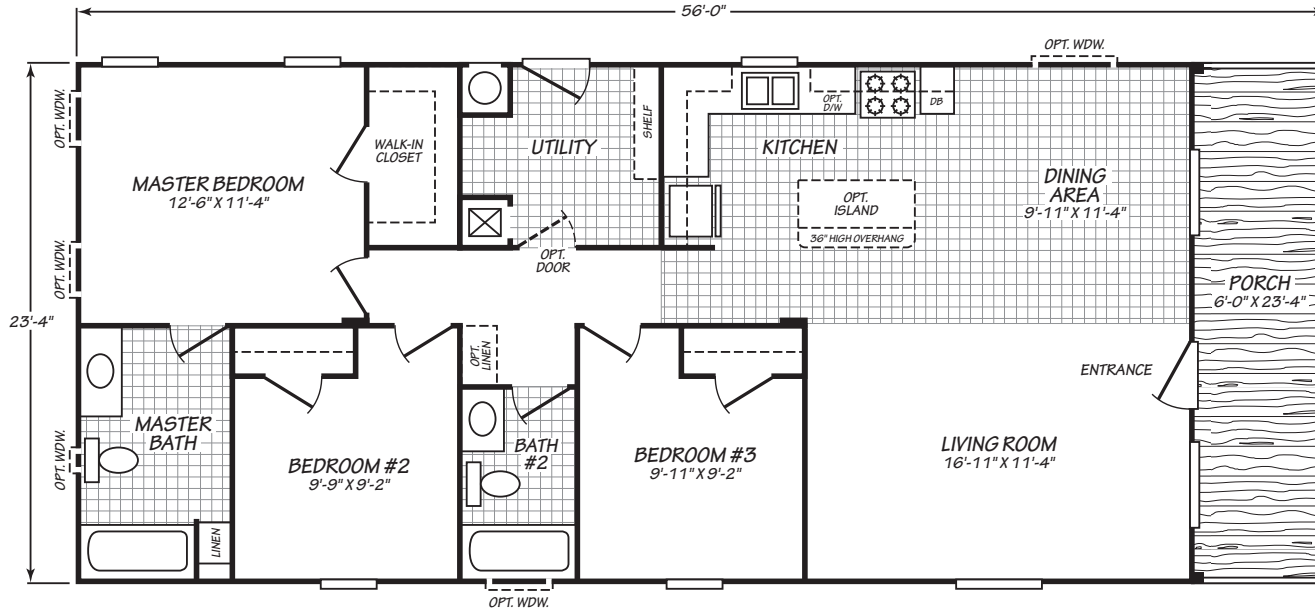

Martinsville

Canyon Lake Series

1,166 SQ. FT. (Approximate) 3 Bedrooms, 2 Baths

Last Updated: 1-7-2021

MOBILE HOMES ON MAIN
8355 E. Main Street
Mesa, AZ 85207

MobileHomesOnMain.com | 1-800-750-8796

IMPORTANT: Alta Cima Corp reserves the right to modify, cancel or substitute products or features of this event at any time without prior notice or obligation. Pictures and other promotional materials are representative and may depict or contain floor plans, square footages, elevations, options, upgrades, extra design features, decorations, floor coverings, specialty light fixtures, custom paint and wall coverings, window treatments, landscaping, sound and alarm systems, furnishings, appliances, and other designer/decorator features and amenities that are not included as part of the home and/or may not be available at all locations. Home, pricing and community information is subject to change, and homes to prior sale, at any time without notice or obligation. ©2020 Alta Cima Corp. All rights reserved.