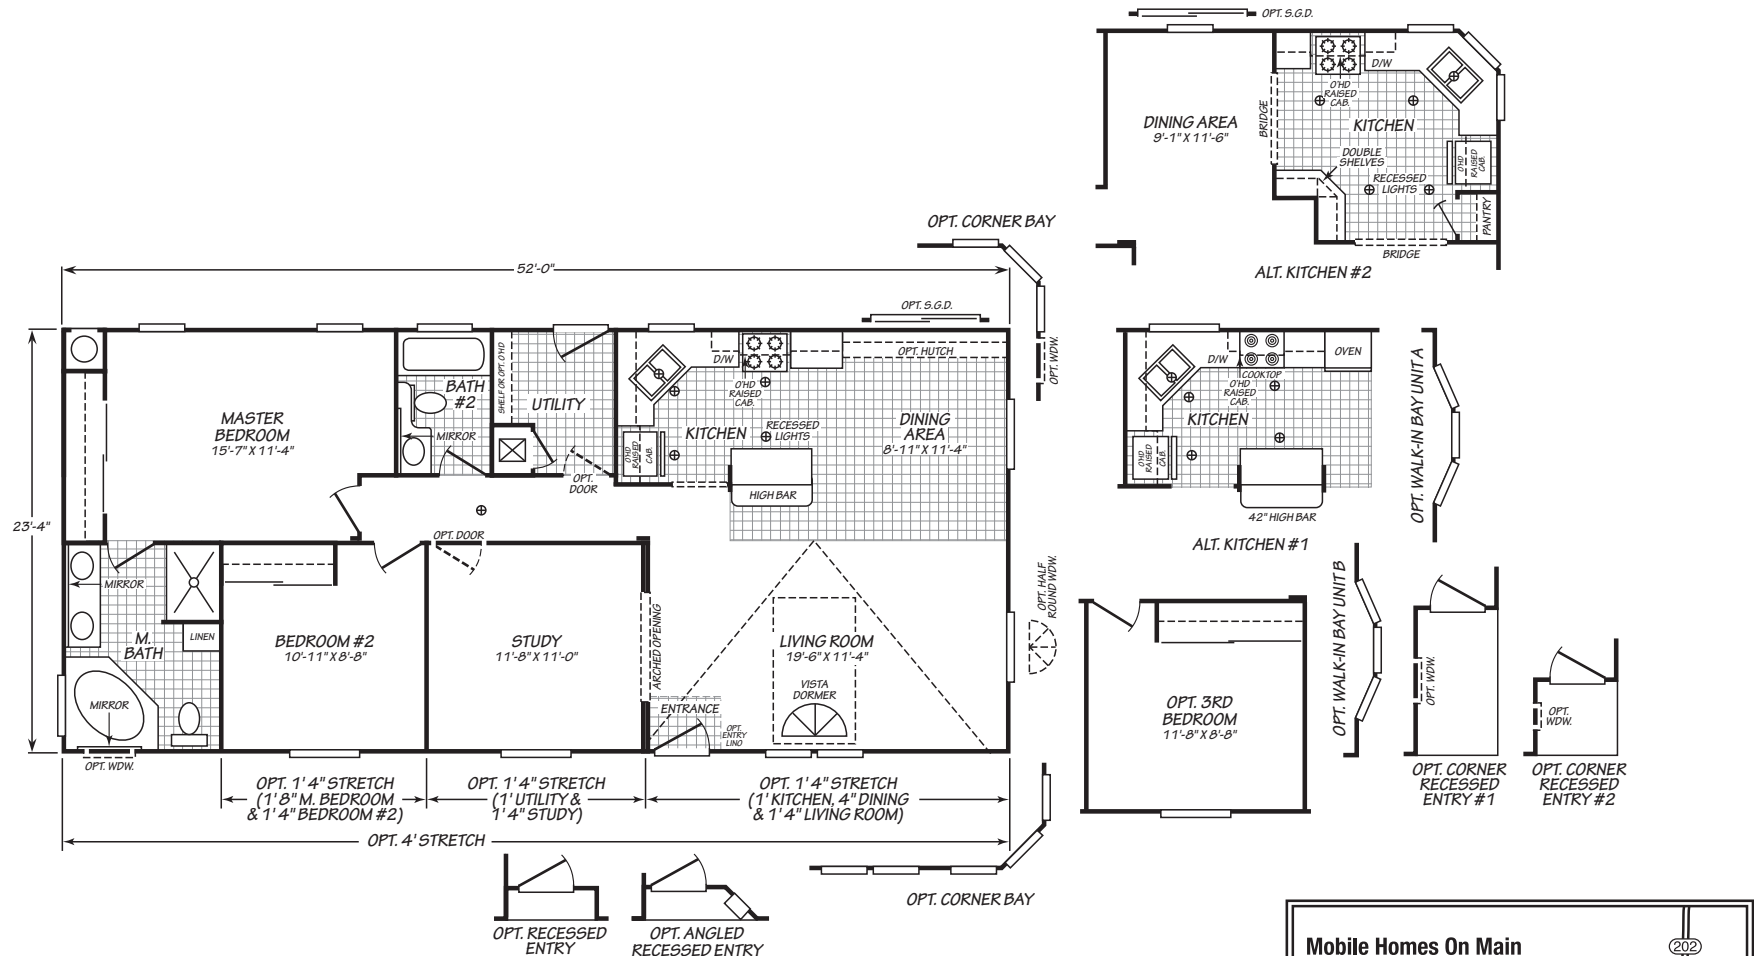

Laurel Oak

Vogue II Series

Mobile Homes

ON MAIN

2 Bedrooms, 2 Baths
Approx. 1,213 Sq. Ft.

1-800-750-8796

www.MobileHomesOnMain.com

1-800-750-8796

www.MobileHomesOnMain.com

I authorize Mobile Homes on Main to build my house, per this plan
X _____
Customer Signature / Date

Mobile Homes On Main
8355 E. Main Street
Mesa, Arizona 85207

Main Street

202

202

N

Important: Due to our policy of constant improvement, all information in our brochures may vary from actual home. The right is reserved to make changes at any time, without notice or obligation, in colors, materials, specifications, processes, and models. All dimensions and square footage calculations are nominal and approximate figures. Please check with your sales person for specific and current information. Last Updated: 8-15-19