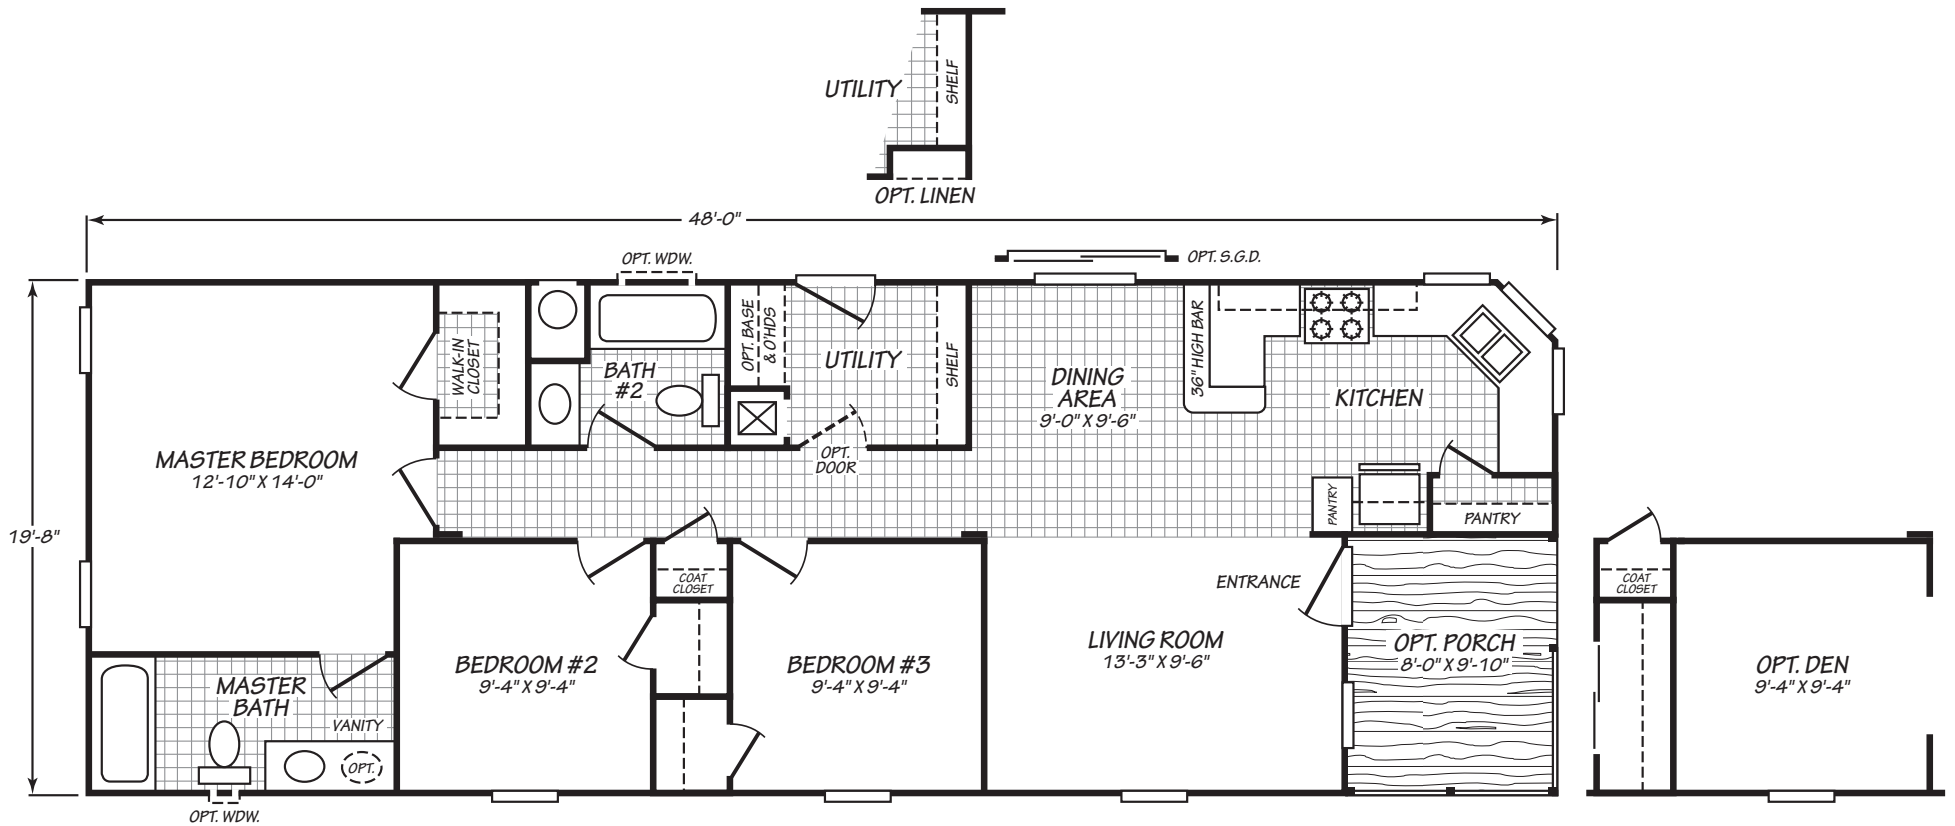

# Mobile Homes ON MAIN

3 Bedrooms, 2 Baths  
Approx. 1,019 Sq. Ft.

1-800-750-8796

www.MobileHomesOnMain.com

1-800-750-8796

www.MobileHomesOnMain.com

I authorize Mobile Homes on Main to build my house, per this plan  
X \_\_\_\_\_  
Customer Signature / Date