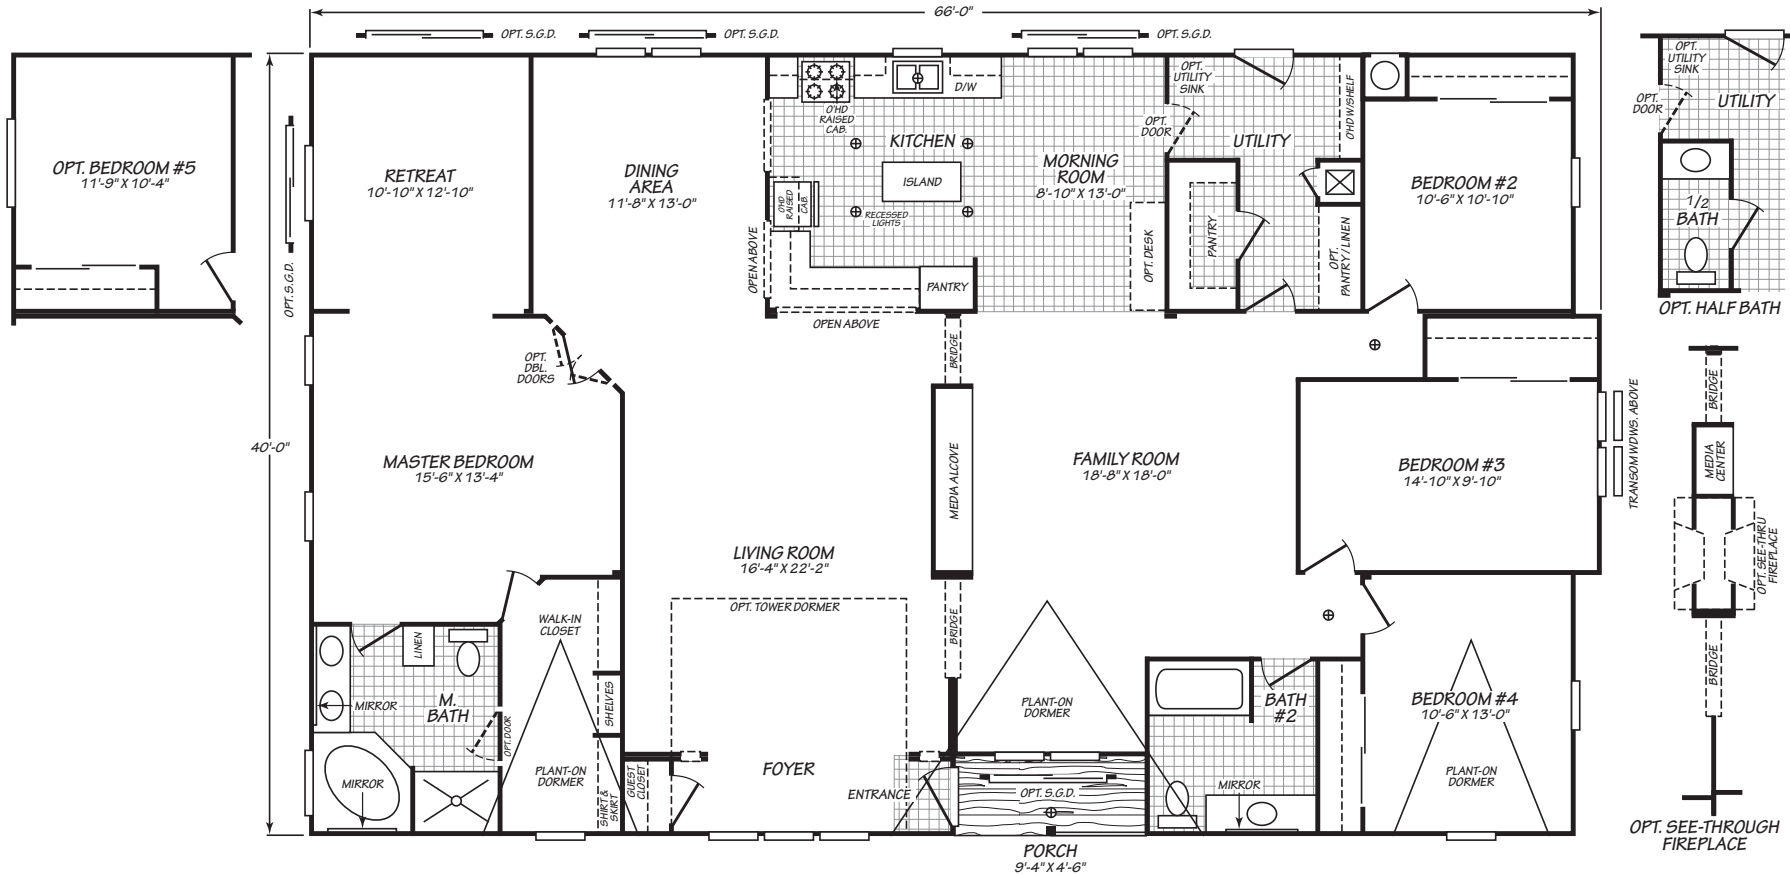

Elk Hill

Vogue II Series

Mobile Homes ON MAIN

4 Bedrooms, 2 Baths
Approx. 2,543 Sq. Ft.

1-800-750-8796

www.MobileHomesOnMain.com

1-800-750-8796

www.MobileHomesOnMain.com