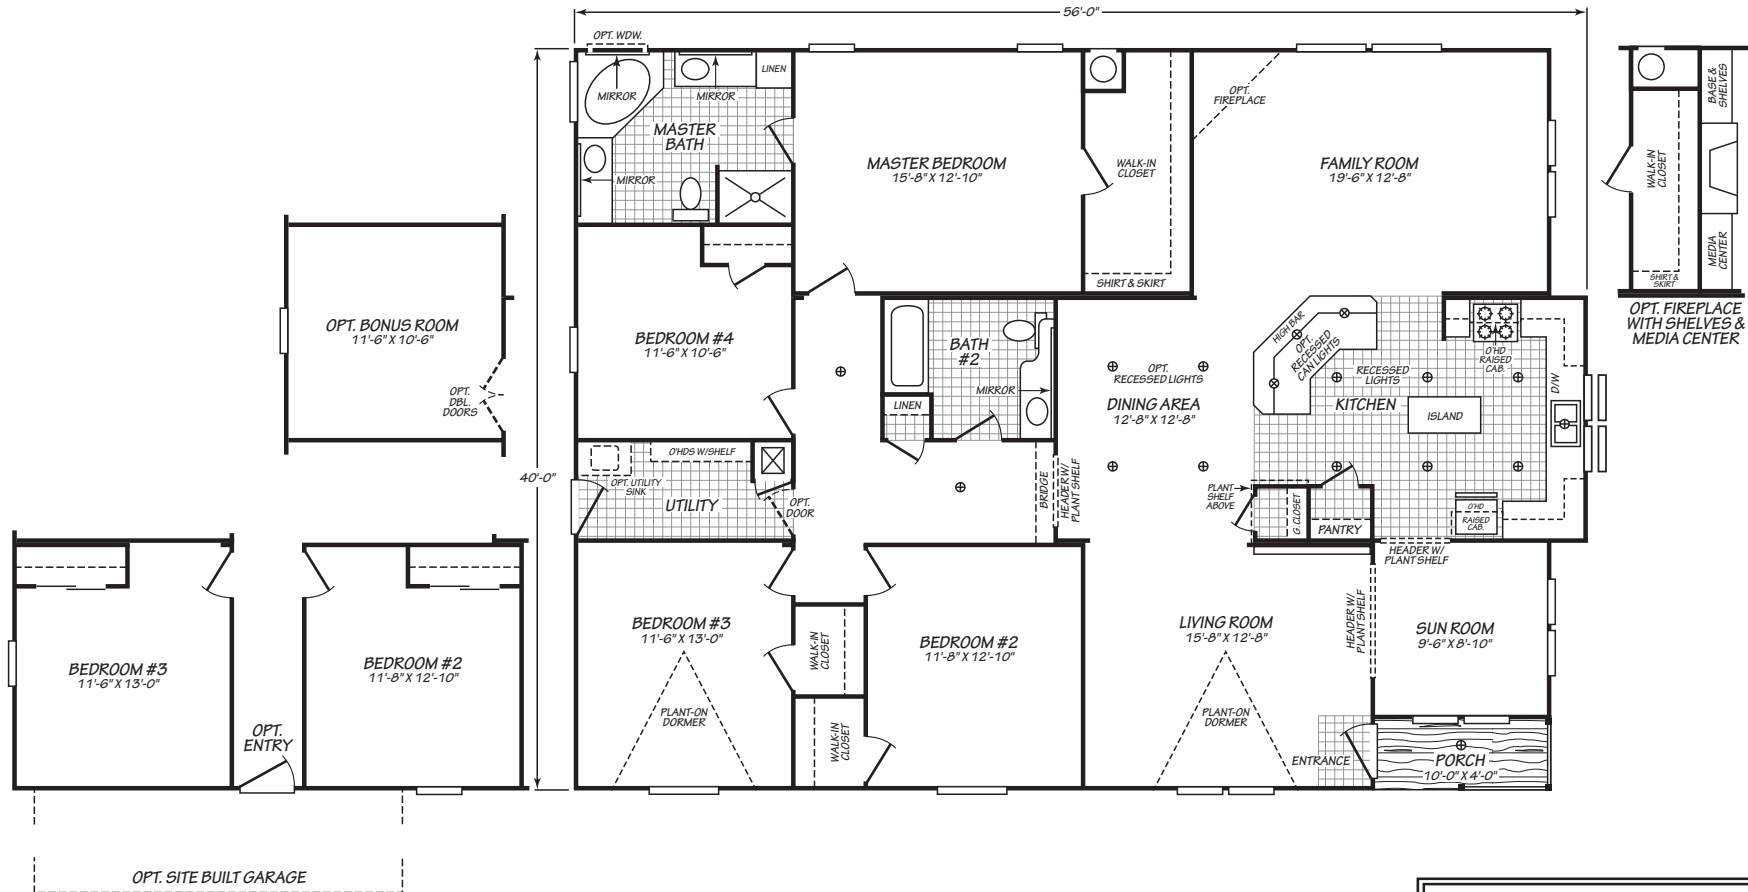

Eastern Star

Vogue II Series

Mobile Homes

ON MAIN

4 Bedrooms, 2 Baths
Approx. 2,146 Sq. Ft.

1-800-750-8796

www.MobileHomesOnMain.com

1-800-750-8796

www.MobileHomesOnMain.com

I authorize Mobile Homes on Main to build my house, per this plan

X _____

Customer Signature / Date

Mobile Homes On Main
8355 E. Main Street
Mesa, Arizona 85207

Important: Due to our policy of constant improvement, all information in our brochures may vary from actual home. The right is reserved to make changes at any time, without notice or obligation, in colors, materials, specifications, processes, and models. All dimensions and square footage calculations are nominal and approximate figures. Please check with your sales person for specific and current information. Last Updated: 8-15-19