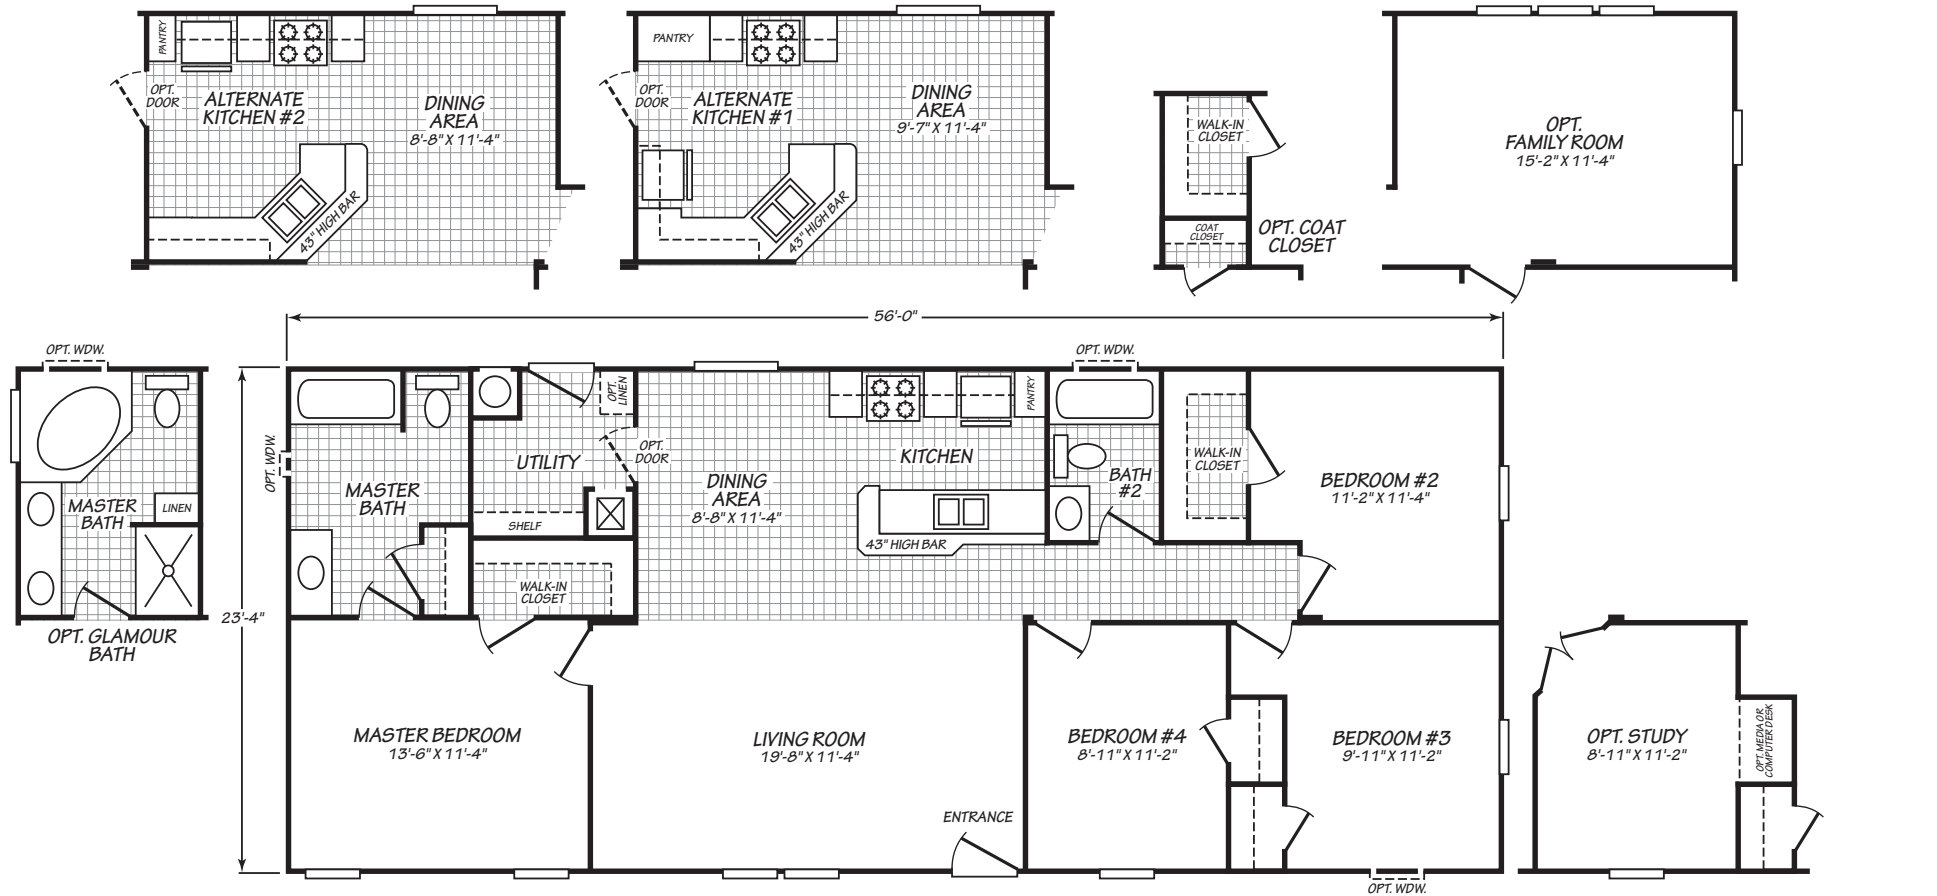

# Mobile Homes ON MAIN

4 Bedrooms, 2 Baths  
Approx. 1,306 Sq. Ft.

1-800-750-8796

www.MobileHomesOnMain.com

1-800-750-8796

www.MobileHomesOnMain.com

I authorize Mobile Homes on Main to build my house, per this plan  
X \_\_\_\_\_  
Customer Signature / Date