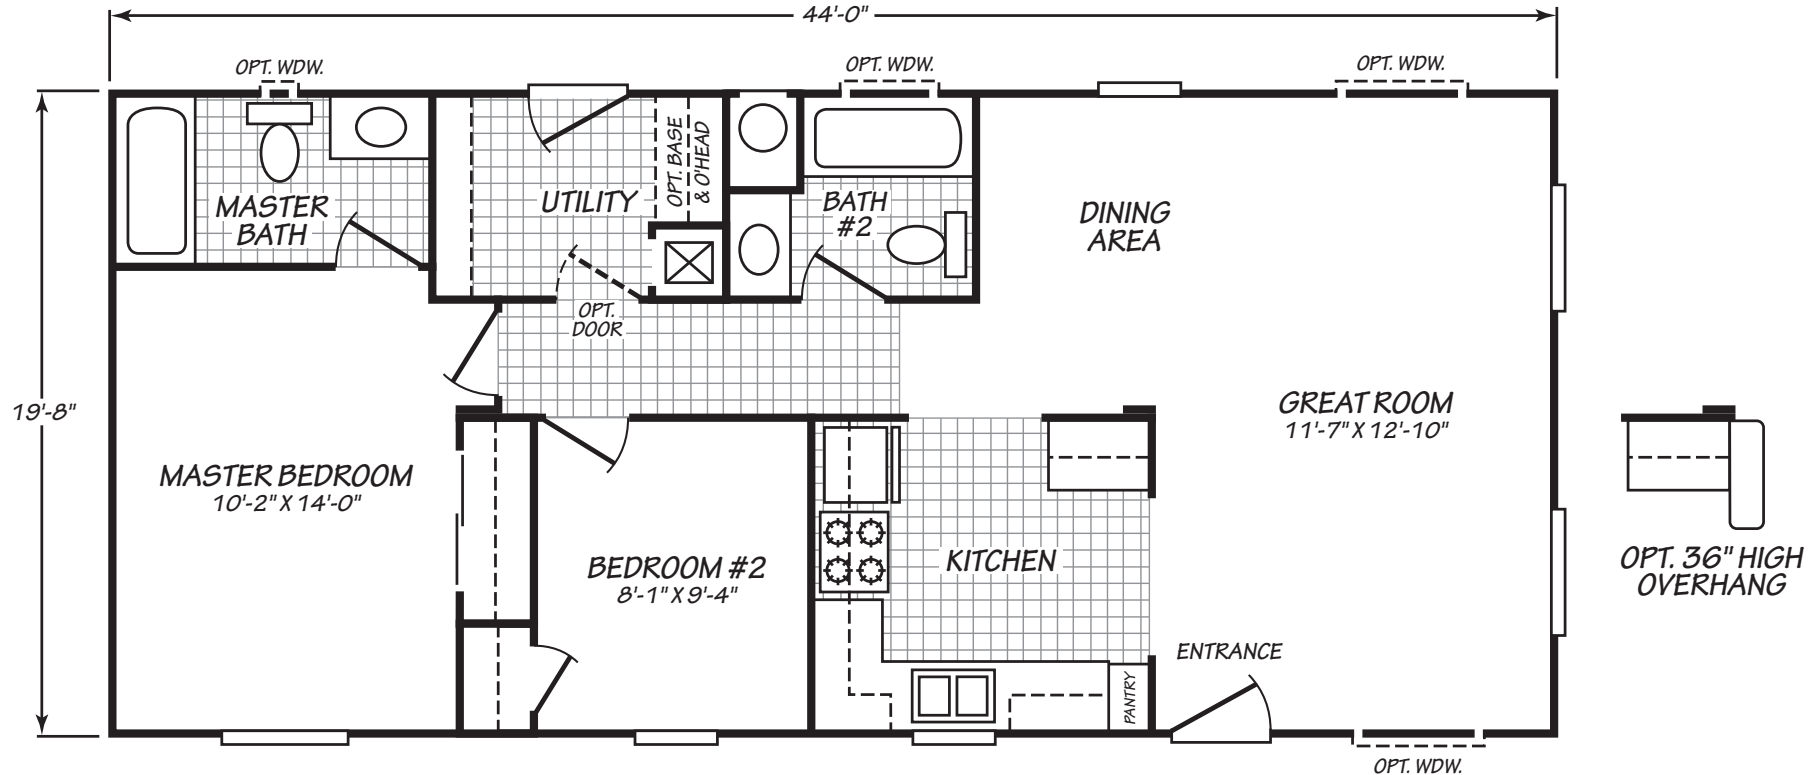

Clarke

Canyon Lake Series

Mobile Homes ON MAIN

2 Bedrooms, 2 Baths
Approx. 865 Sq. Ft.

1-800-750-8796

www.MobileHomesOnMain.com

1-800-750-8796

www.MobileHomesOnMain.com