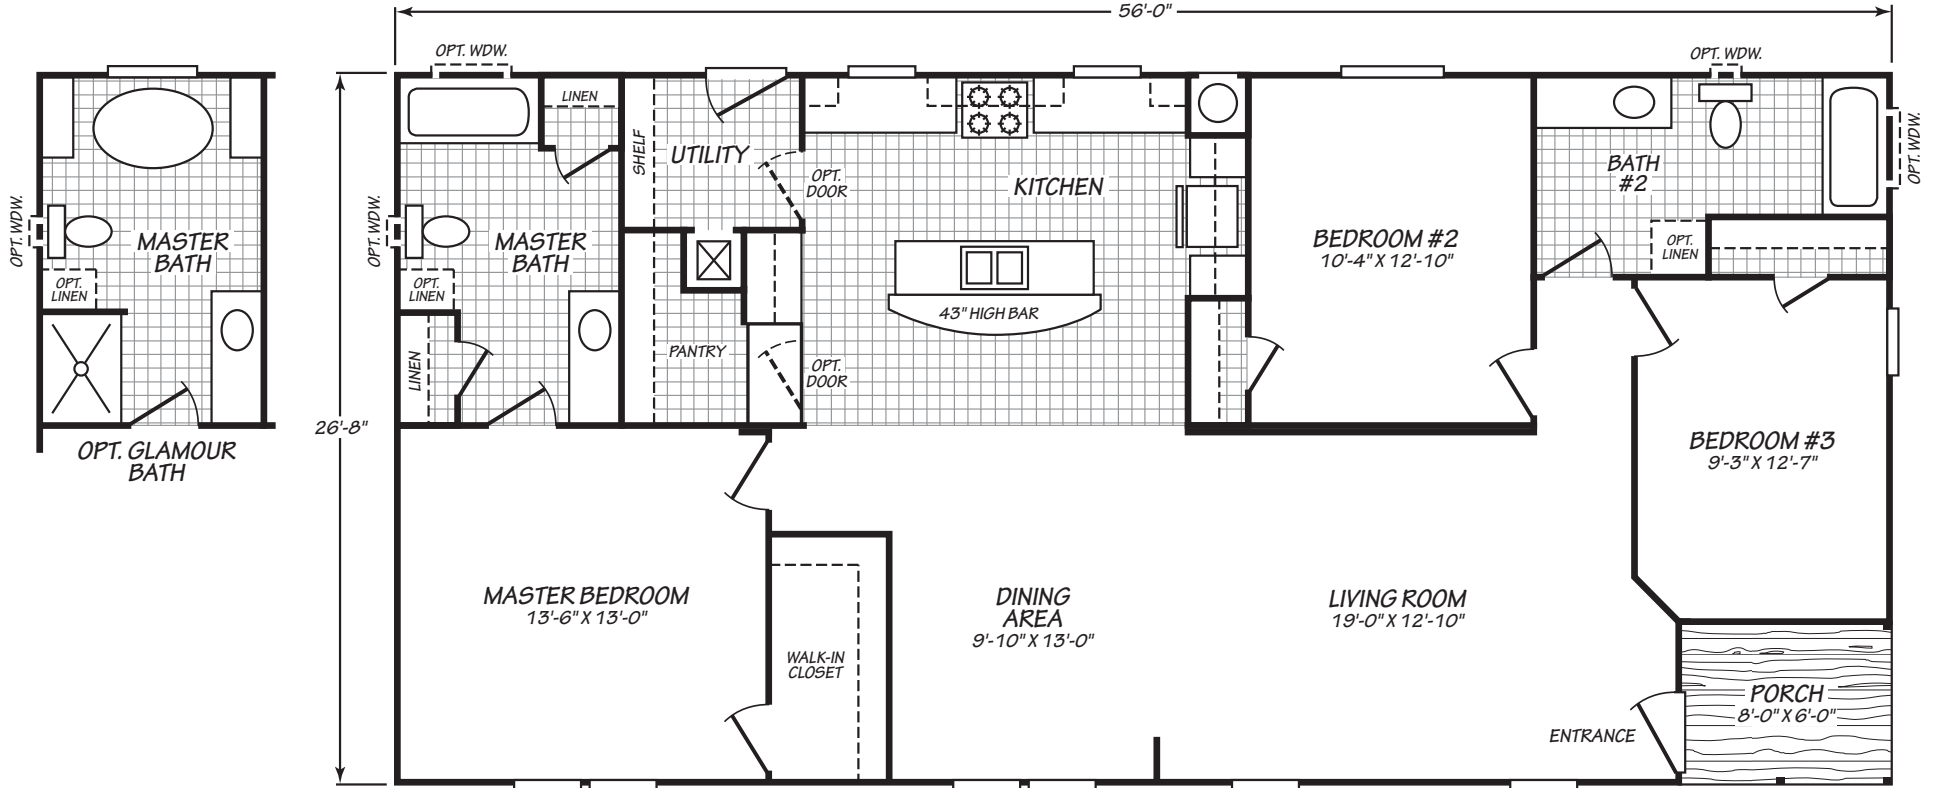

# Boxelder

Canyon Lake Series

# Mobile Homes ON MAIN

3 Bedrooms, 2 Baths  
Approx. 1,492 Sq. Ft.

1-800-750-8796

www.MobileHomesOnMain.com

1-800-750-8796

www.MobileHomesOnMain.com

I authorize Mobile Homes on Main to build my house, per this plan  
 X \_\_\_\_\_  
 Customer Signature / Date