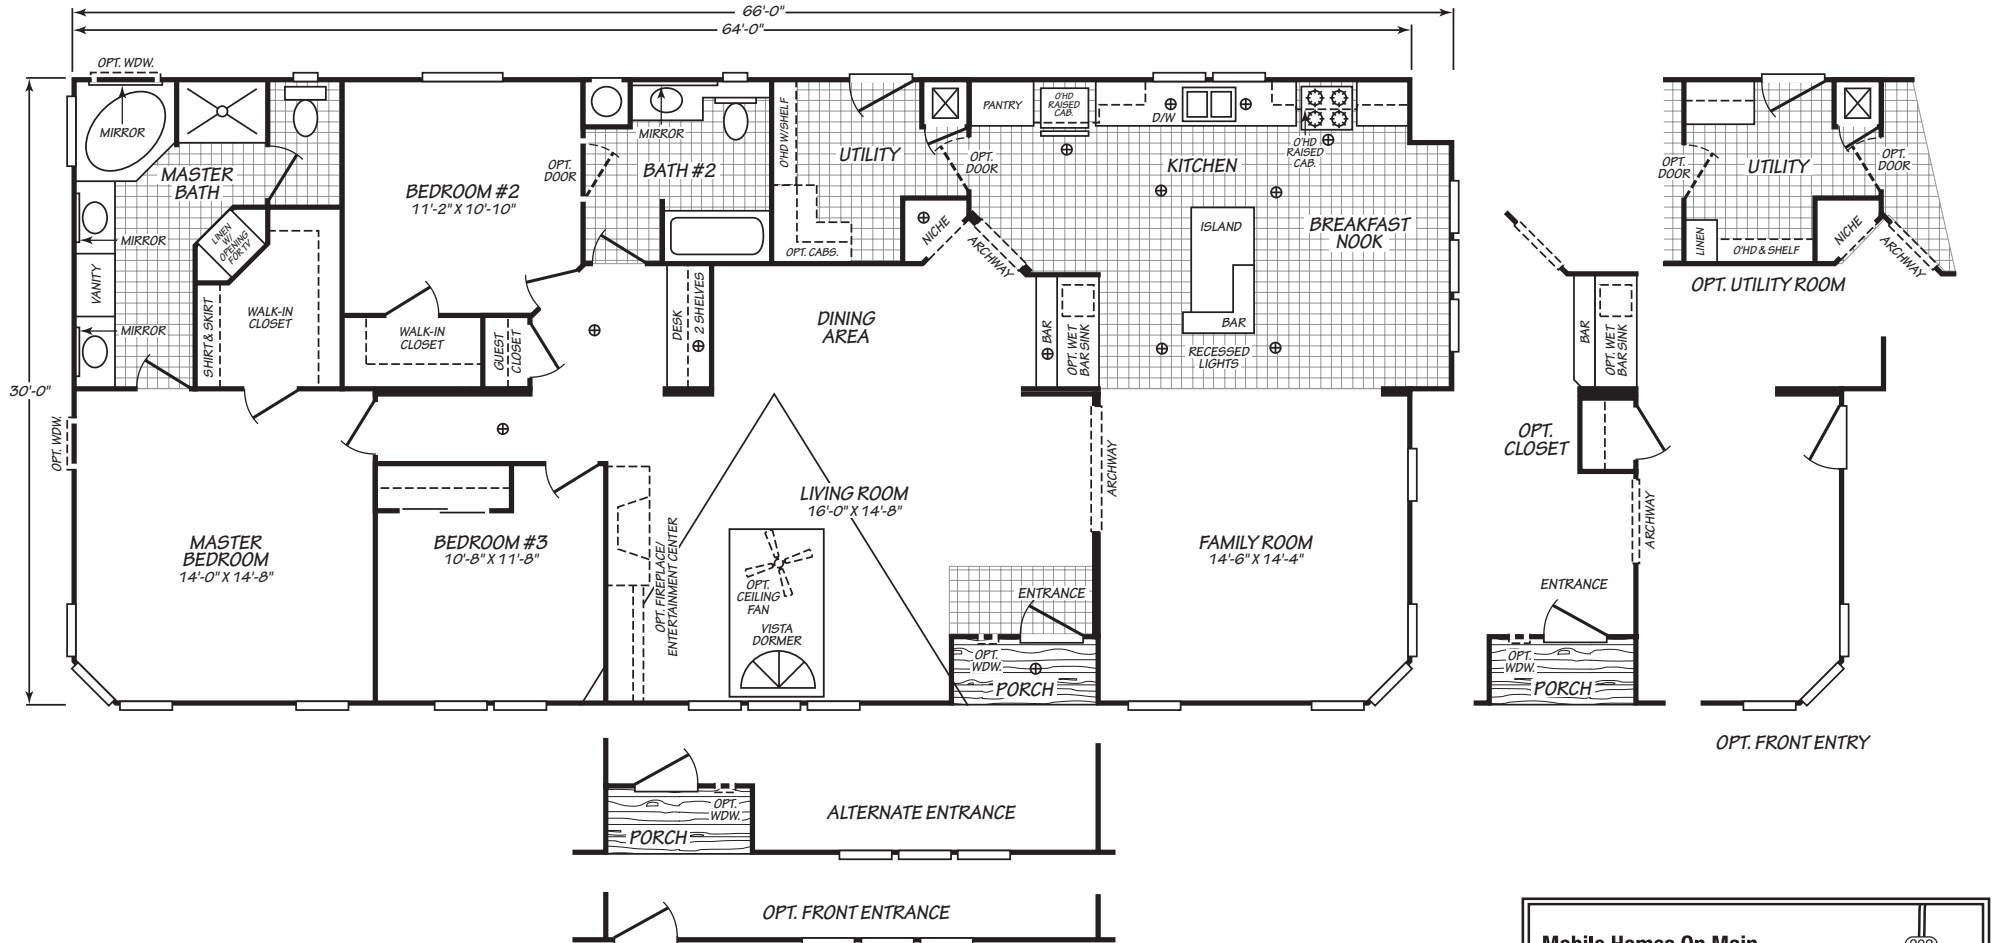

# Mobile Homes ON MAIN

3 Bedrooms, 2 Baths  
Approx. 1,917 Sq. Ft.

1-800-750-8796

www.MobileHomesOnMain.com

1-800-750-8796

www.MobileHomesOnMain.com

I authorize Mobile Homes on Main to build my house, per this plan  
X \_\_\_\_\_  
Customer Signature / Date