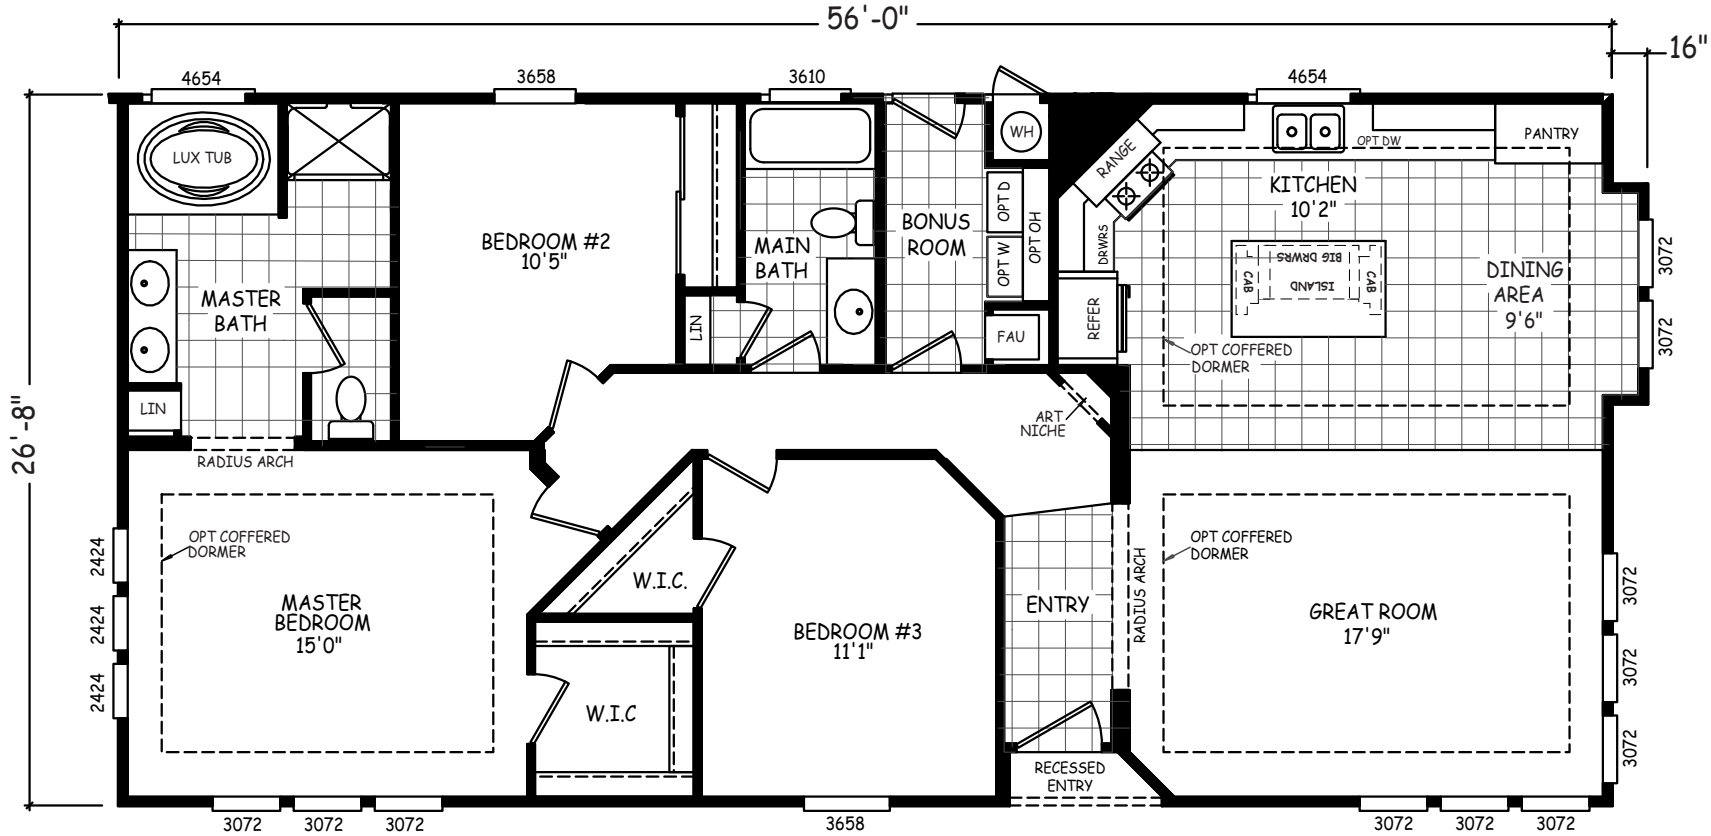

# Mobile Homes ON MAIN

3 Bedrooms, 2 Baths  
Approx. 1,494 Sq. Ft.

1-800-750-8796

www.MobileHomesOnMain.com

1-800-750-8796

www.MobileHomesOnMain.com

I authorize Mobile Homes on Main to build my house, per this plan