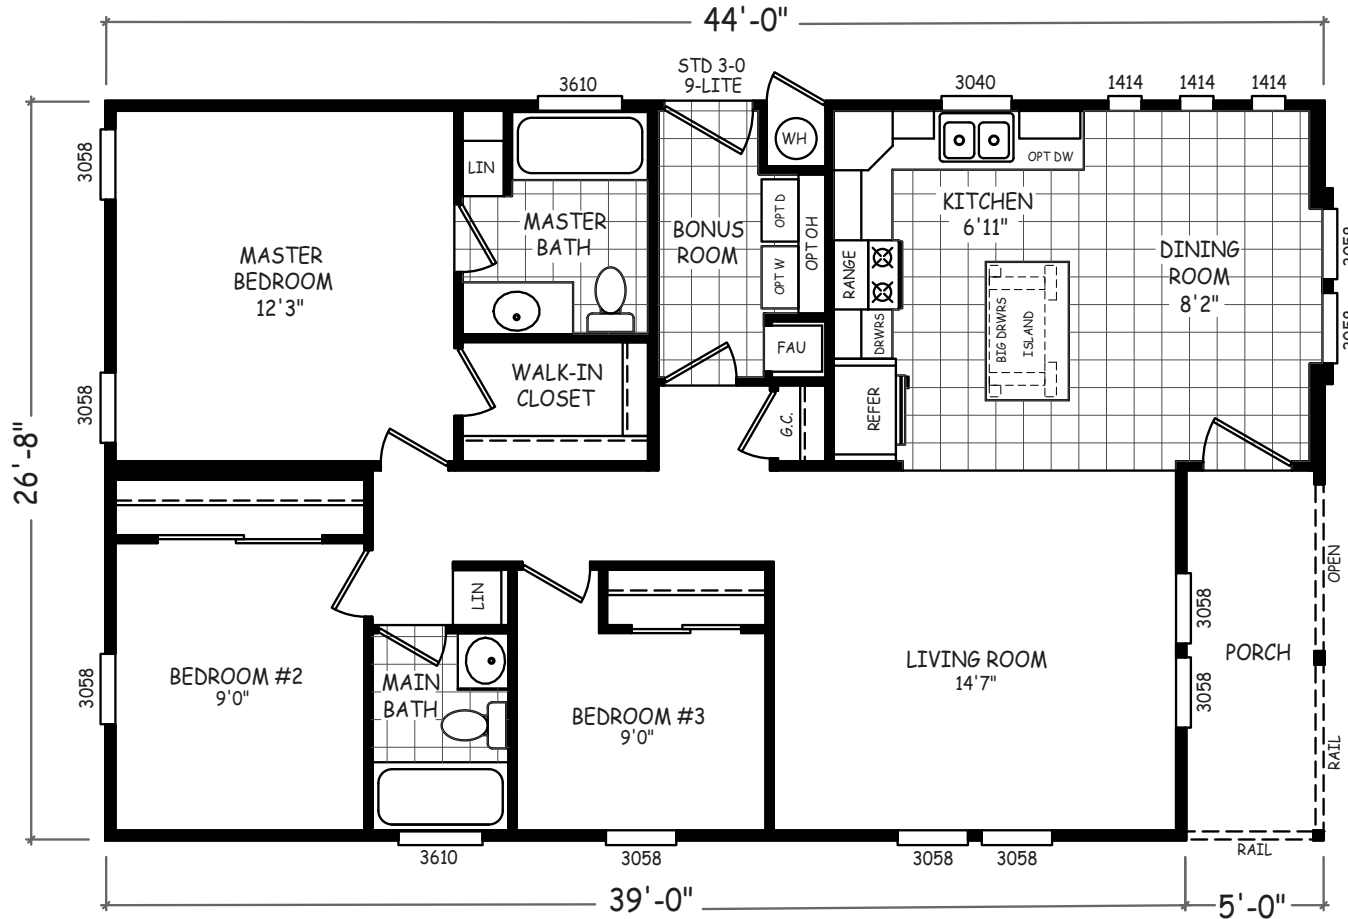

## Mobile Homes ON MAIN

3 Bedrooms, 2 Baths  
Approx. 1,173 Sq. Ft.

1-800-750-8796

www.MobileHomesOnMain.com

1-800-750-8796

www.MobileHomesOnMain.com

I authorize Mobile Homes on Main to build my house, per this plan  
 X \_\_\_\_\_  
 Customer Signature / Date