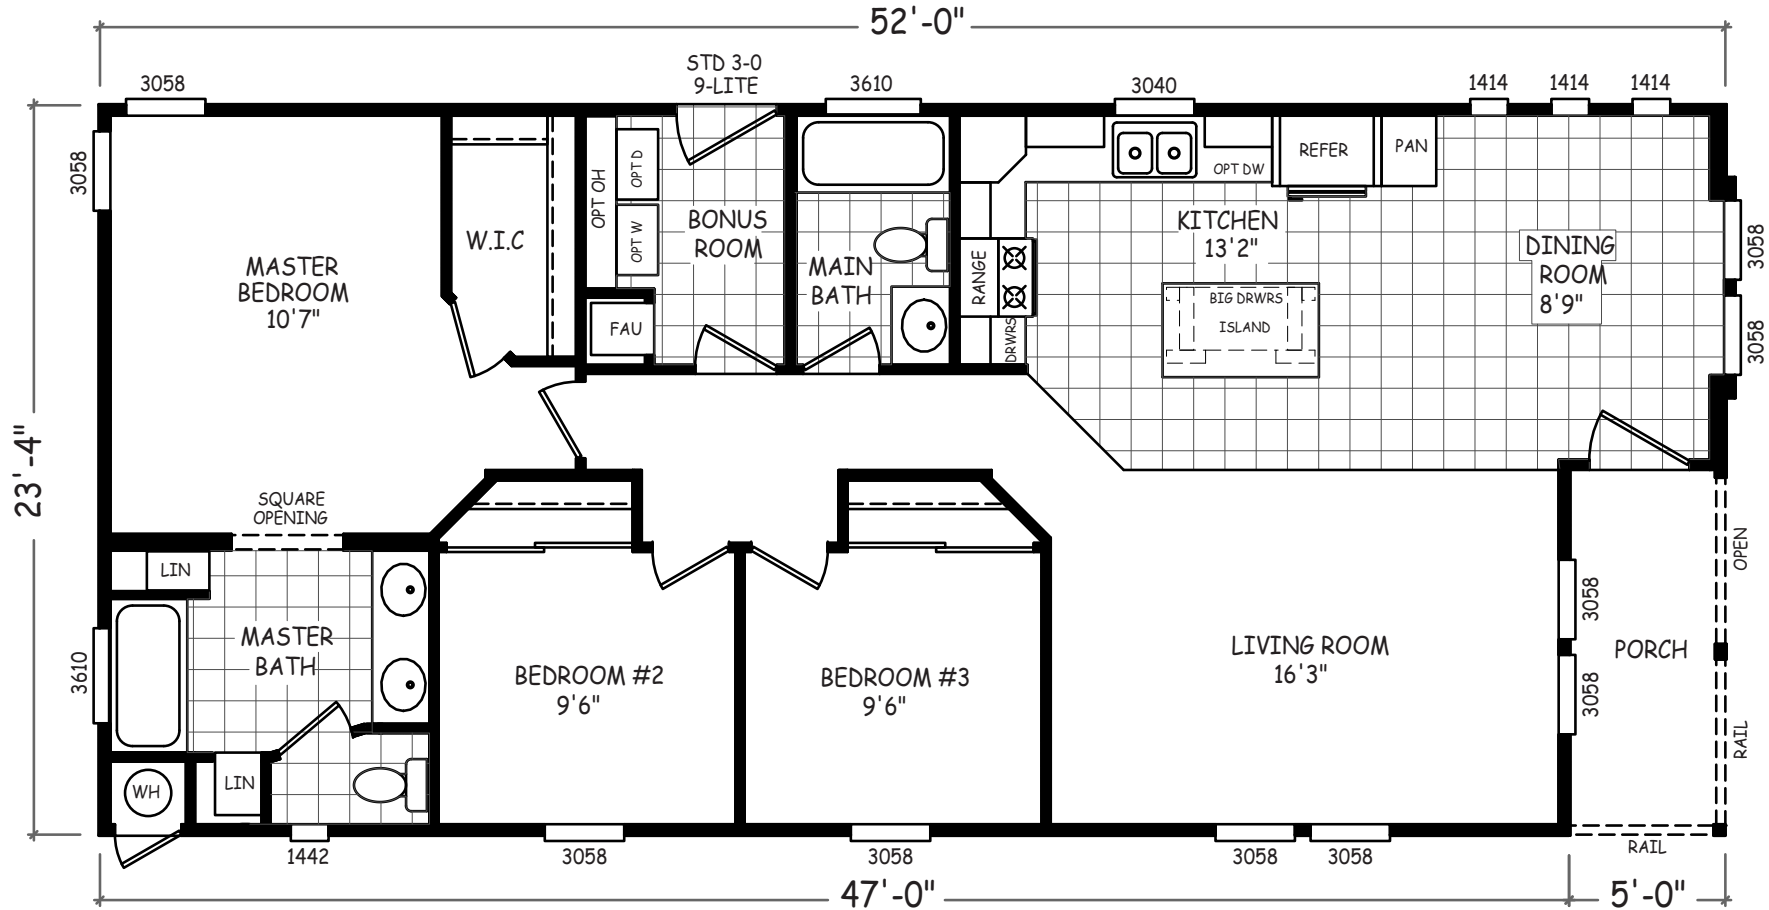

# Mobile Homes ON MAIN

3 Bedrooms, 2 Baths  
Approx. 1,213 Sq. Ft.

1-800-750-8796

www.MobileHomesOnMain.com

1-800-750-8796

www.MobileHomesOnMain.com

I authorize Mobile Homes on Main to build my house, per this plan  
X \_\_\_\_\_  
Customer Signature / Date