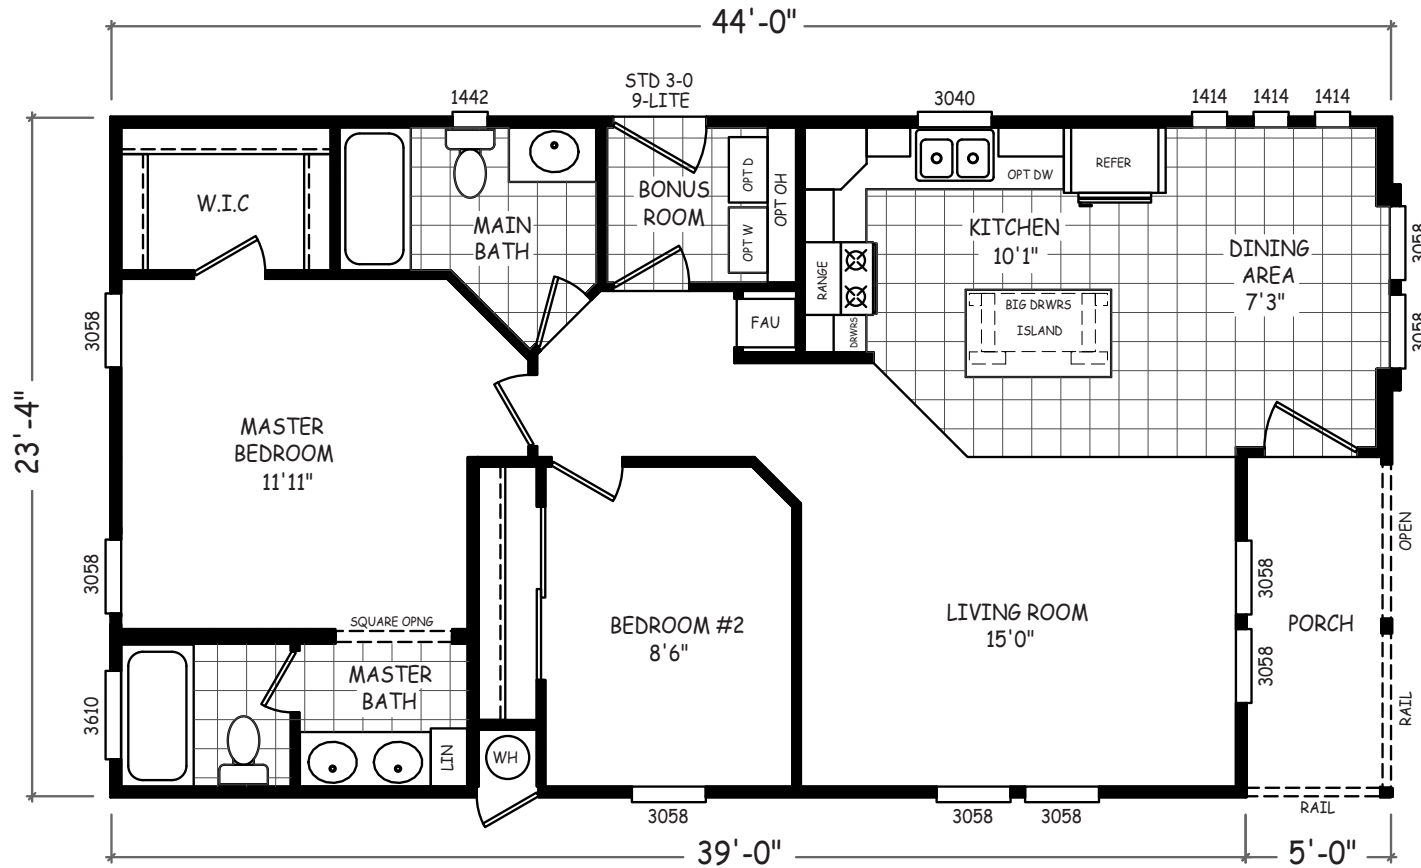

Reginald

Sedona Ridge Series

Mobile Homes ON MAIN

2 Bedrooms, 2 Baths
Approx. 1,027 Sq. Ft.

1-800-750-8796

www.MobileHomesOnMain.com

1-800-750-8796

www.MobileHomesOnMain.com