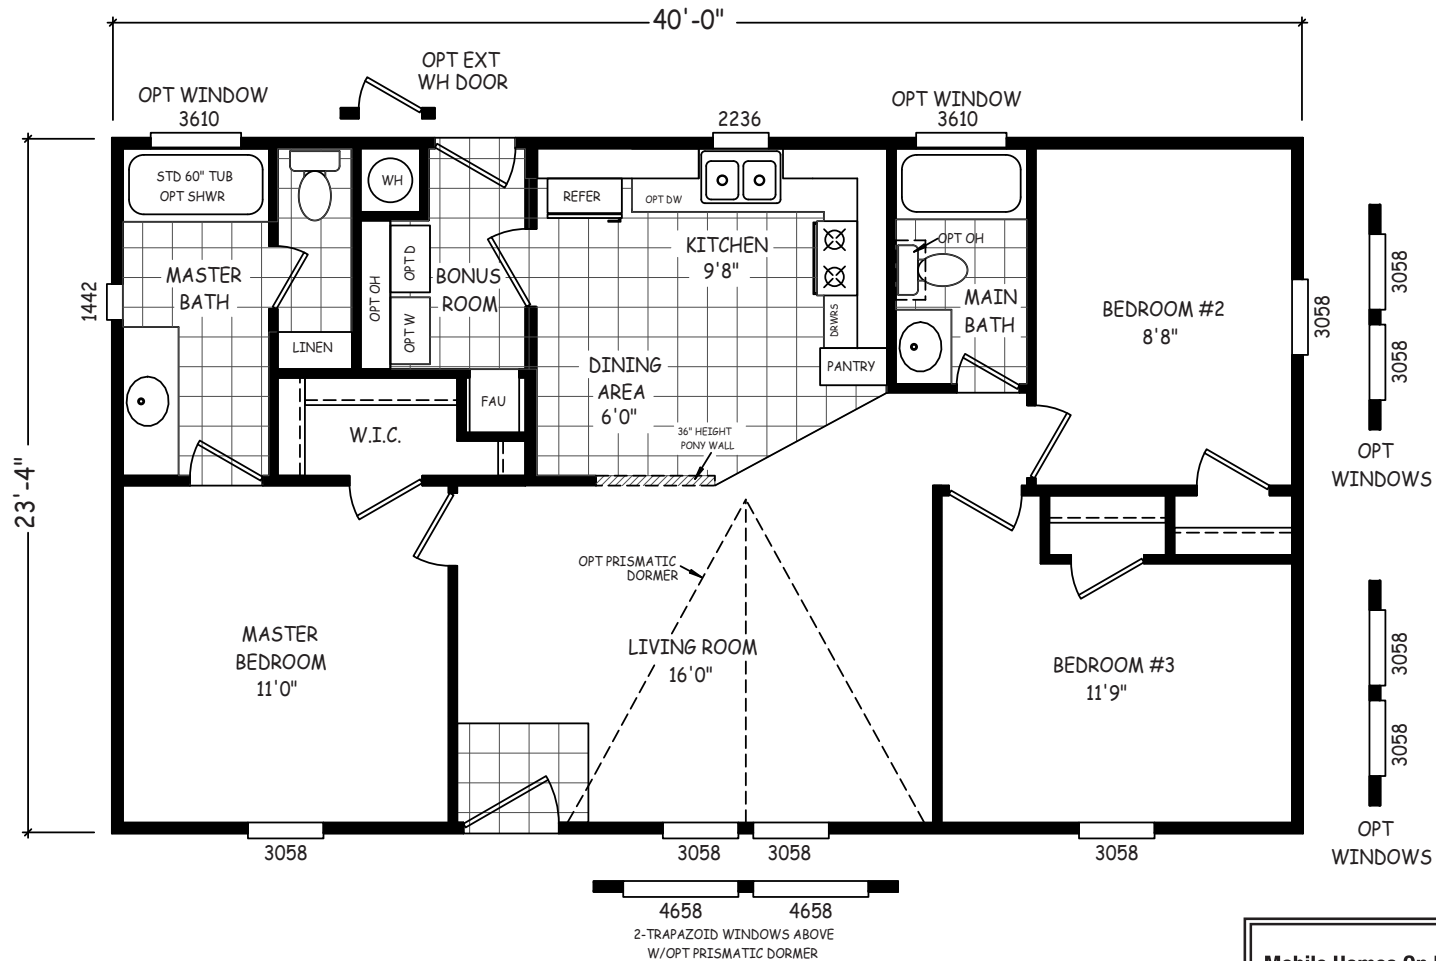

Solcito

Landmark Series

Mobile Homes ON MAIN

3 Bedroom, 2 Bath
Approx. 933 Sq. Ft.

1-800-750-8796

www.MobileHomesOnMain.com

1-800-750-8796

www.MobileHomesOnMain.com