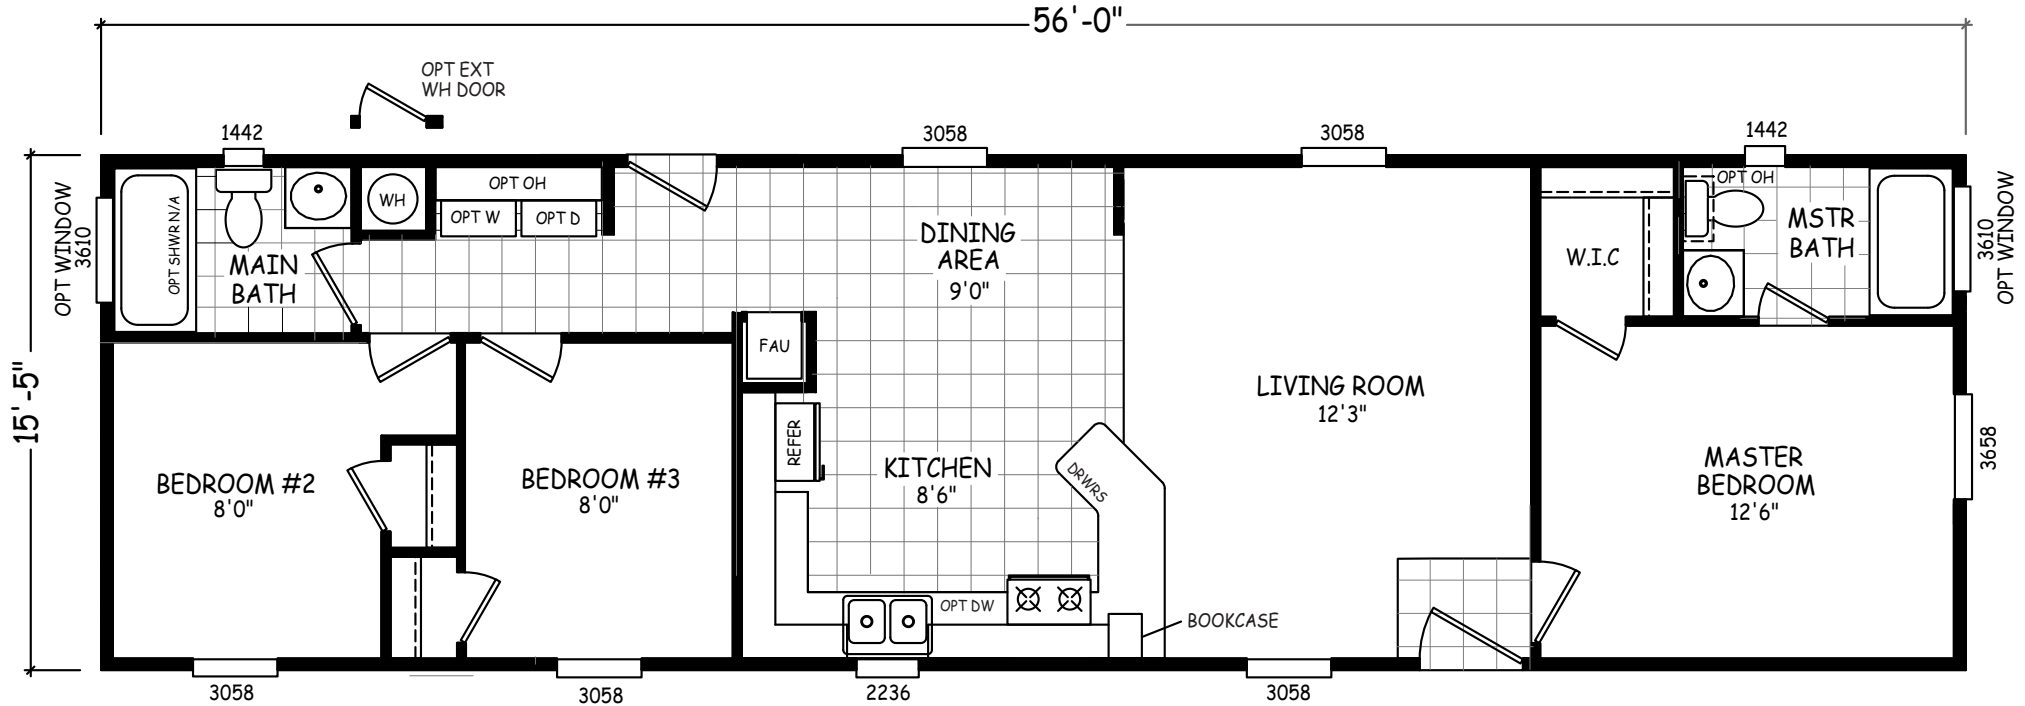

Monterosa

Landmark Series

Mobile Homes ON MAIN

3 Bedroom, 2 Bath
Approx. 863 Sq. Ft.

1-800-750-8796

www.MobileHomesOnMain.com

1-800-750-8796

www.MobileHomesOnMain.com