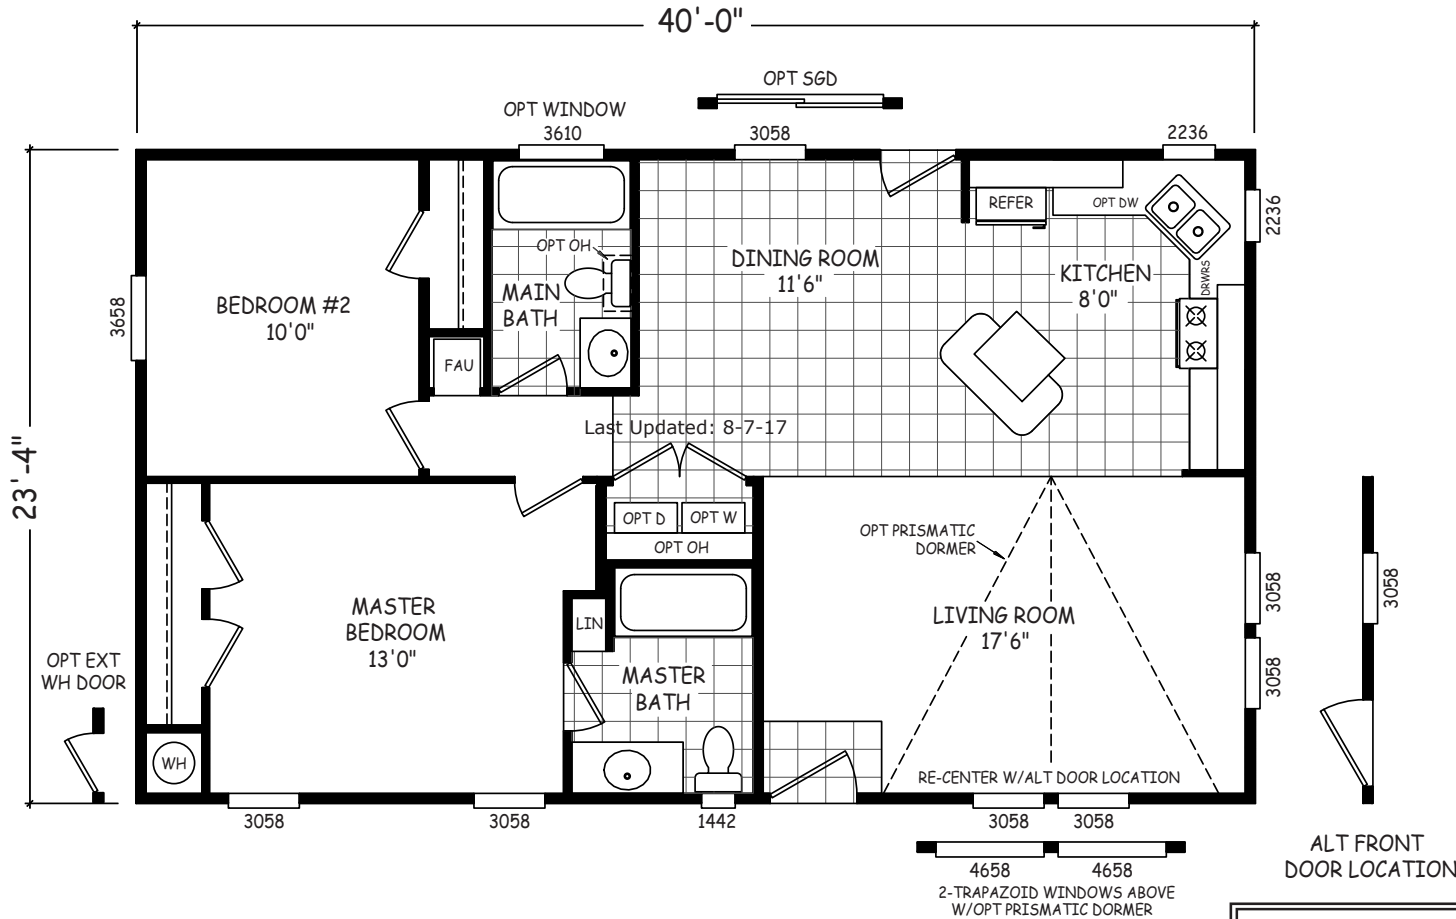

Desert Rose

Landmark Series

Mobile Homes ON MAIN

2 Bedroom, 2 Bath
Approx. 933 Sq. Ft.

1-800-750-8796

www.MobileHomesOnMain.com

1-800-750-8796

www.MobileHomesOnMain.com